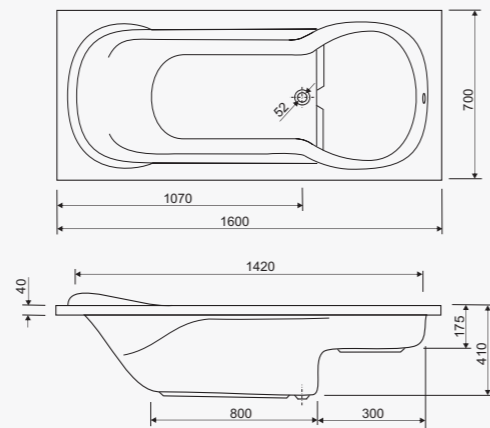

SAVA S

Model	VOL
160x70	140

visina s oblogom height with panel - 60 cm