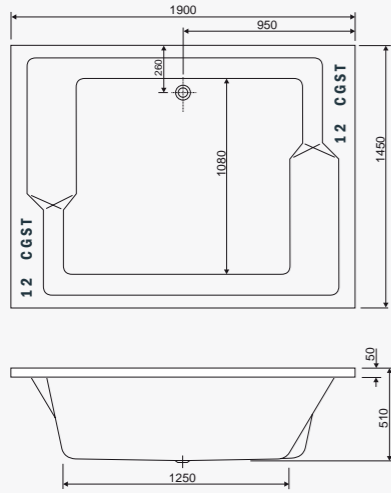

PLANE DUO

Model	VOL
190x145	560

visina s oblogom height with panel - 63 cm