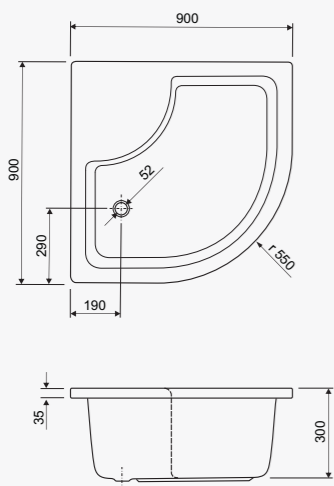

ČIKOLA S

Model
90x90

visina s oblogom height with panel - 43 cm