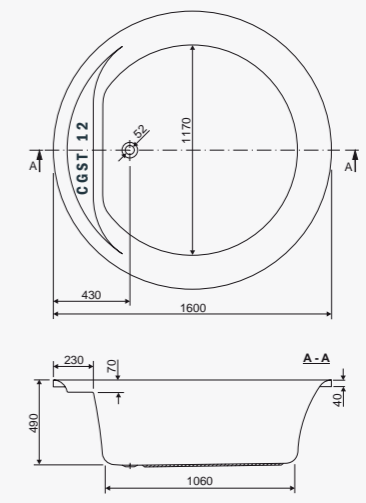

FI

Model	VOL
160	370

visina s oblogom height with panel - 63 cm