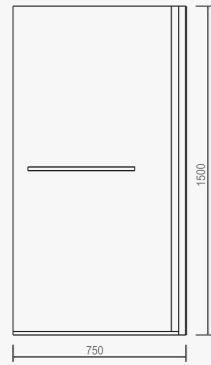

PARMA

Model
75