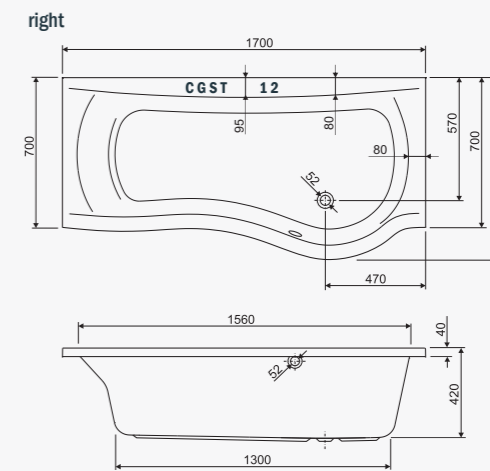

DA VINCI

Model	VOL
170x70/85	215

visina s oblogom height with panel - 60 cm