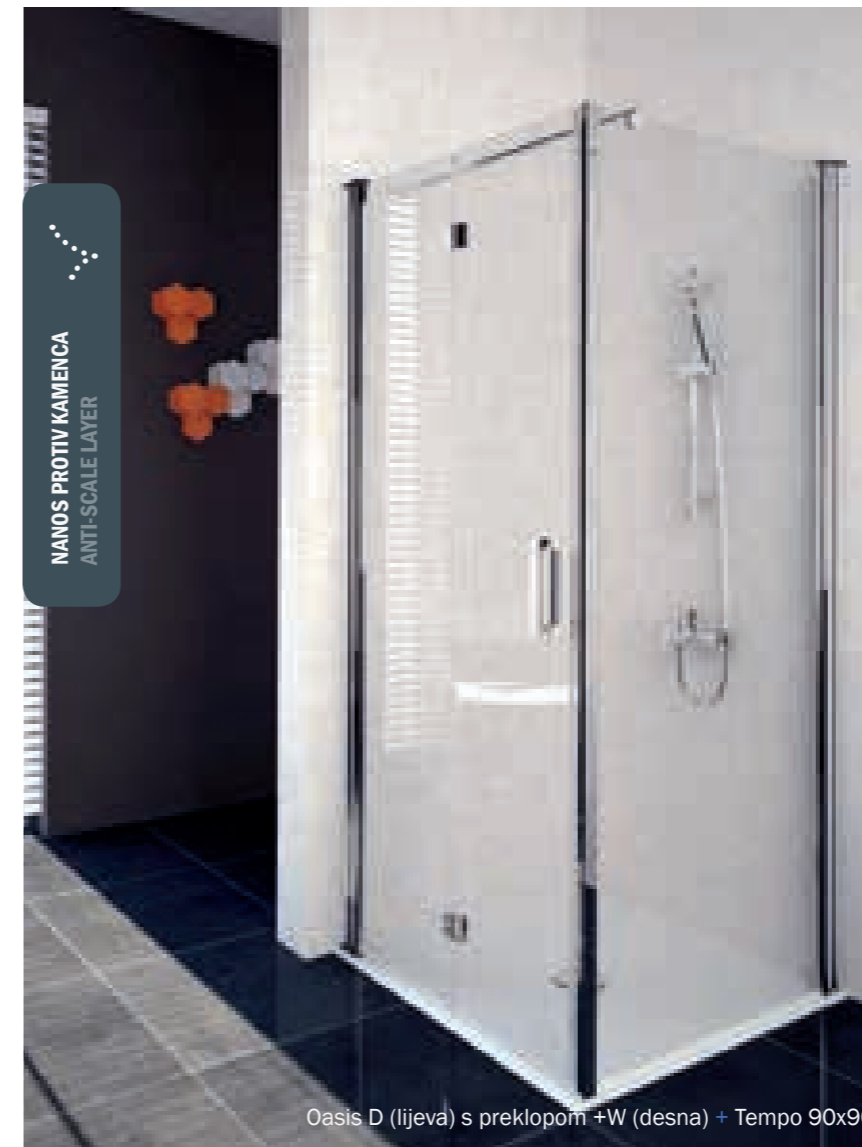

Oasis D (lijeva) s preklpom +W (desna) + Tempo 90x90

OASIS S PREKLPOM WITH AN OVERLAP +W Paravani za tuš kade Shower enclosures

Oasis D+W s preklpom sastoji se od jedne fiksne staklene stijene "W" i jednih vrata "D" koja se preklapaju prema unutra, olakšavajući ulazak i korištenje. Paravan je karakterističan po elegantnim, u presjeku okruglim profilima i visinom od 200 cm koja ga čini kompatibilnim sa modernim vrlo plitkim tuš kadama. Zbog načina na koji se otvaraju vrata, štedi prostor kupaonice. Kod naručivanja paravana s reljefnim staklom potrebno je definirati smjer otvaranja vrata (L ili D). S obzirom da ovaj model paravana ima veliku površinu stakla i malo profila, olakšano je njegovo čišćenje. This shower screen consists of a fixed wall "W" and a hinged door "D"; which overlaps inwards, making entering and exiting much easier. It is characterized by its elegant round profiles and 200 cm height which makes it compatible with ultra-flat shower trays. Thanks to the way doors open, lot of space is saved. When ordered with textured glass, orientation of each screen side must be taken into consideration (L or R). Since this model has a large glass surface area and few profiles, it is easier to clean.

Dimenzije Dimensions	Vrata Door: 100, 95, 90, 85, 80, 75, 72, 70 cm Stijena Fixed wall: 100, 90, 80, 75, 70 cm po mjeri (samo do max.definirane mjere za pojedini model) by measure (only until maximum defined measure for each particular model)
Visina Height	200 cm 200 cm
Boja profila Profile color	srebrna silver
Staklo Glass	6 mm kaljeno staklo / prozirno transparent 6 mm tempered glass / reljefno textured
Karakteristike Characteristics	okretna vrata s preklpom, magnetne brtve hinged door, magnetic seals
Opcije Options	2 cm ekstenzijski profil 2 cm extension profile
Orijentacija Orientation	lijeva/desna left/right

NAPOMENE:
NOTES: svaka strana naručuje se zasebno, potpuno brtvljenje nije zajamčeno
each side is ordered as a separate item, absolute sealing is not guaranteed

> tehnički podaci str. 169 technical information p. 169

> tehnički podaci str. 169 technical information p. 169