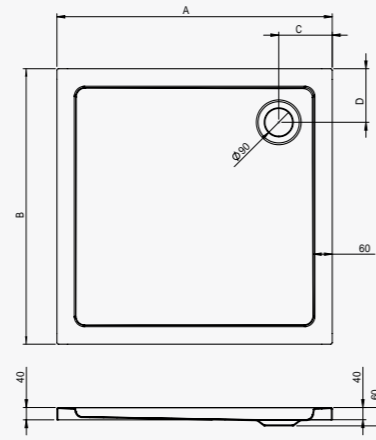

SIENA PRAVOKUTNA

Model	A	B	C	D	Sifon
100x100	1000	1000	175	175	☐
90x90	900	900	175	175	☐
80x80	800	800	175	175	☐
120x100	1200	1000	600	175	☐
140x90	1400	900	700	175	☐
120x90	1200	900	600	175	☐
100x90	1000	900	500	175	☐
120x80	1200	800	600	175	☐
100x80	1000	800	500	175	☐
90x75	900	750	450	175	☐

visina s oblogom height with panel - 18 cm