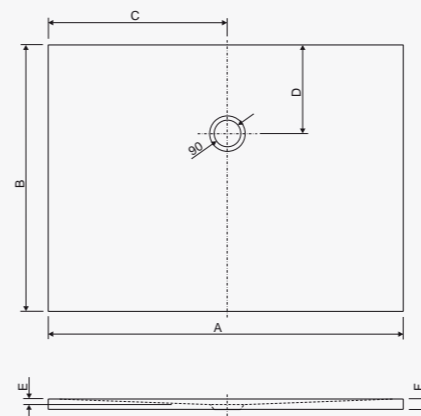

TEMPO PRAVOKUTNA

Model	A	B	C	D	E	F
180x100	1800	1000	900	333	26	45
160x100	1600	1000	800	333	26	45
140x100	1400	1000	700	333	22	35
120x100	1200	1000	600	333	22	35
180x90	1800	900	900	300	26	45
170x90	1700	900	800	300	22	45
160x90	1600	900	800	300	22	45
140x90	1400	900	700	300	22	35
120x90	1200	900	600	300	18	35
100x90	1000	900	500	300	18	35
180x80	1800	800	900	266	26	45
160x80	1600	800	800	266	22	45
150x80	1500	800	700	266	22	35
140x80	1400	800	700	266	22	35
130x80	1300	800	700	266	22	35
120x80	1200	800	600	266	18	35
100x80	1000	800	500	266	18	35
90x80	900	800	450	266	15	35
120x75	1200	750	600	250	18	35
90x75	900	750	450	250	15	35
140x75	1400	750	700	233	18	35
120x70	1200	700	600	233	18	35
100x70	1000	700	500	233	15	35
90x70	900	700	450	233	15	35