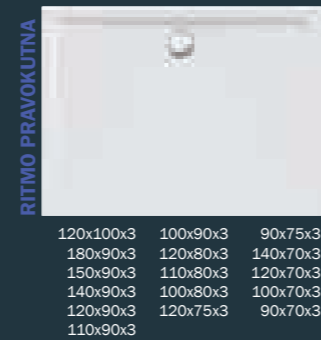

TUŠ KADE

KLASIČNE TUŠ KADE CLASSIC SHOWER TRAYS

TESO

TEMPO

KRAPINA

ČIKOLA

KRAPINA S

ČIKOLA S

PROJECTA KVADRATNA

PROJECTA POLUKRUŽNA

RITMO

OMEGA

SLOPE

SIENA RECTANGULAR

SIENA SEMICIRCULAR

LISA

CHIARA

ODRA

LONJA

SHOWER TRAYS