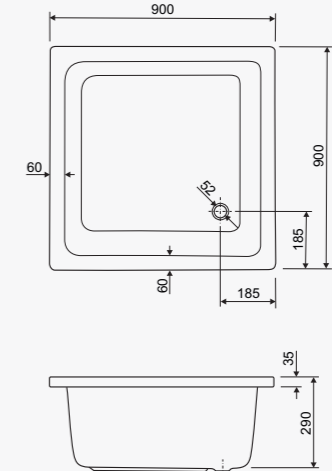

KRAPINA

Model
90x90

visina s oblogom height with panel - 43 cm