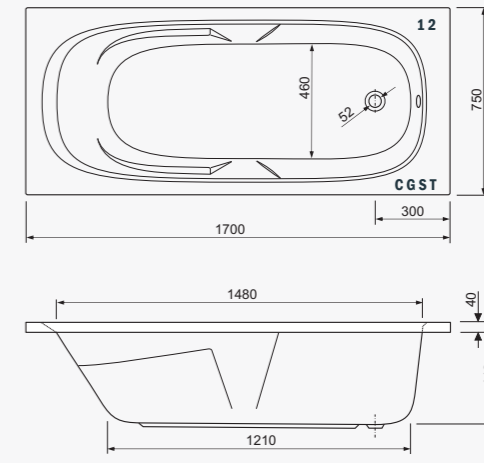

visina s oblogom height with panel - 60 cm

**REGATA**

Model	VOL
180x90	300

visina s oblogom height with panel - 60 cm

**MARS**

Model	VOL
170x75	180

visina s oblogom height with panel - 60 cm

**ARENA**