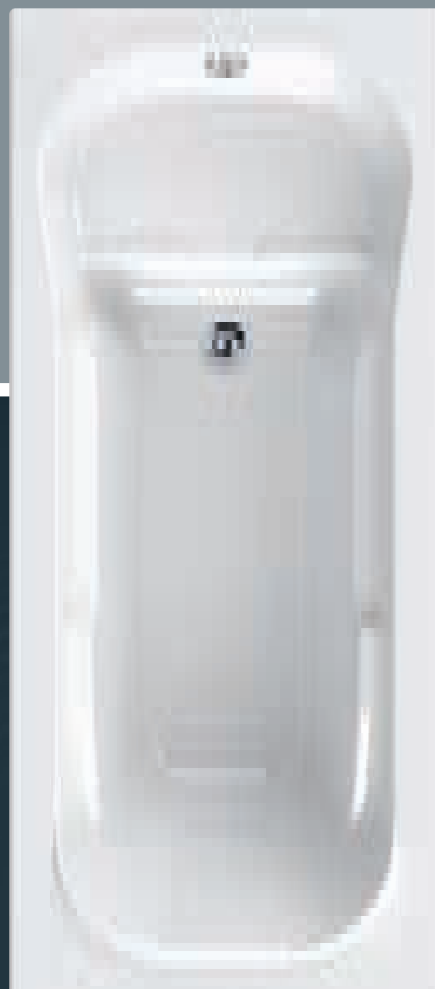

SAVA S

Pravokutne kade
Rectangular bathtubs

Sava S je kada sa sjedalicom pogodna za teže pokretne osobe. Uz ovaj model kade preporučamo i ugradnju staklenog paravana kako prilikom uporabe voda ne bi prskala izvan kade. Sava S has an integrated seat that makes it particularly suitable for people with mobility problems. Shower screens are highly recommended for this model to prevent water from splashing outside.