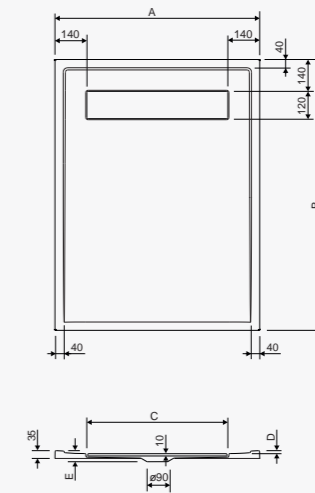

OMEGA PRAVOKUTNA

Model	A	B	C	D	E
180x90	900	1800	620	28	64
170x90	900	1700	620	24	61
160x90	900	1600	620	24	61
150x90	900	1500	620	26	63
140x90	900	1400	620	22	58
120x90	900	1200	620	19	55
100x90	900	1000	620	19	55
120x80	800	1200	520	20	55
100x80	800	1000	520	20	55
90x75	750	900	470	20	55
140x70	700	1400	420	25	60
120x70	700	1200	420	21	55