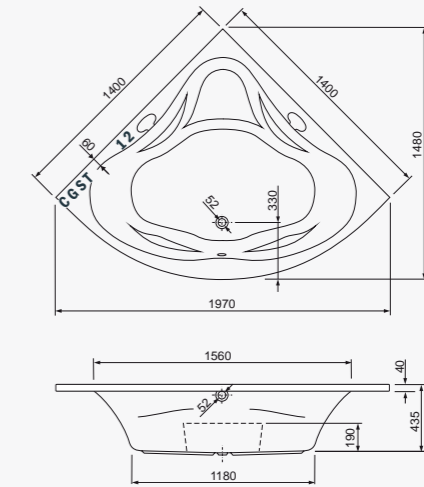

AMBASADOR	
Model	VOL
140x140	230

visina s oblogom height with panel - 61 cm