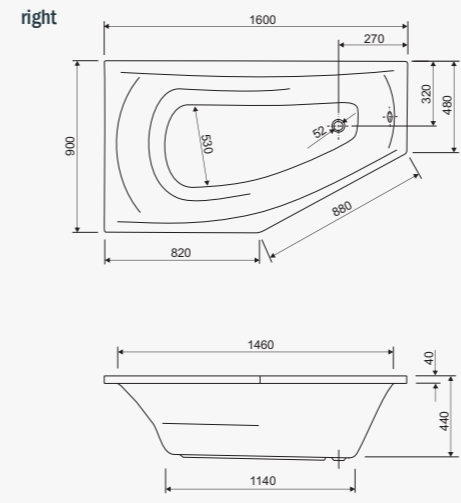

TIRENA

Model	VOL
160x90/48	225