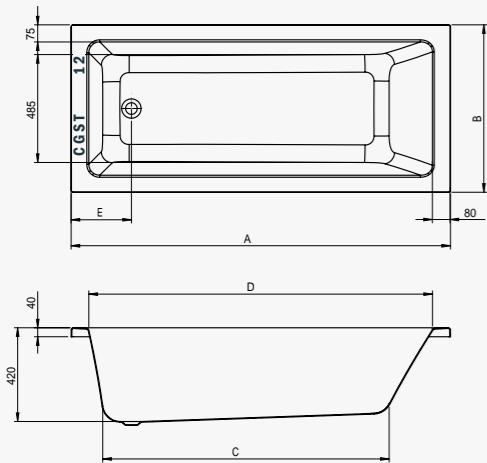

COMO

Model	A	B	C	D	E	VOL
180x80	1800	800	1390	1610	280	230
170x80	1700	800	1255	1510	280	225
170x75	1700	750	1285	1540	270	220
170x70	1700	700	1285	1540	270	200
160x70	1600	700	1180	1440	270	185
150x70	1500	700	1080	1340	270	180