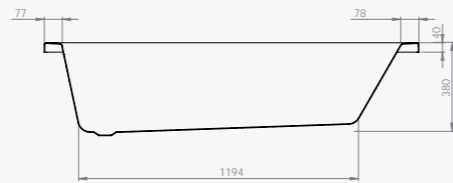

**SONORA**

Model	VOL
160x80	195

visina s oblogom height with panel - 60 cm

**42 (FOR TWO)**

Model	VOL
190x90	250

visina s oblogom height with panel - 60 cm

**ARNO**

Model	VOL
170x80	220