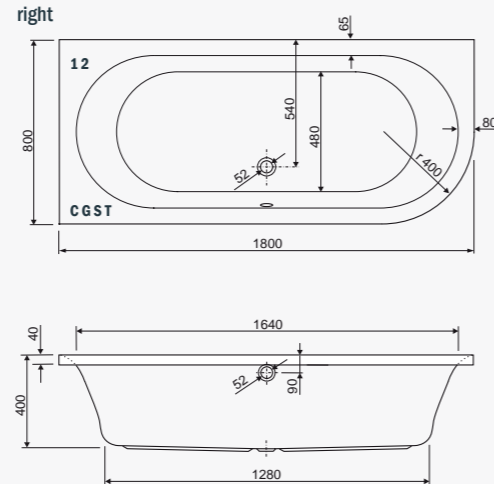

visina s oblogom height with panel - 56 cm

**METAURO FIX**

Model	VOL
180x80	195

visina s oblogom height with panel - 56 cm

**METAURO WALL**

Model	VOL
180x80	195

visina s oblogom height with panel - 56 cm

**METAURO CORNER**