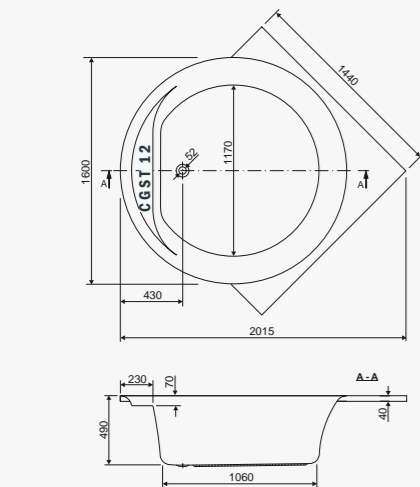

visina s oblogom height with panel - 63 cm

**FI KUTNA**

Model	VOL
160x150	370

visina s oblogom height with panel - 63 cm

**AKIRA**

Model	VOL
203x96	290

**METAURO CENTRAL**

Model	VOL
180x80	195