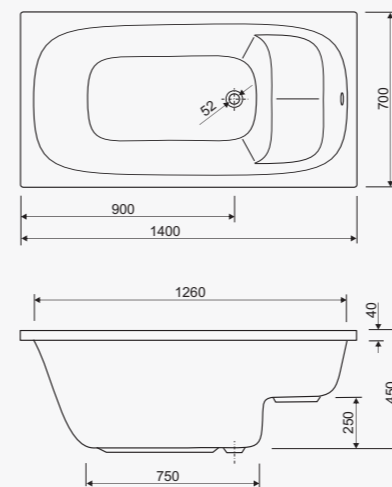

Model	VOL
105x70	105

visina s oblogom height with panel - 60 cm

**DOBRA 140**

Model	VOL
140x70	140

visina s oblogom height with panel - 60 cm

**DOBRA 120**

Model	VOL
120x70	120

visina s oblogom height with panel - 60 cm