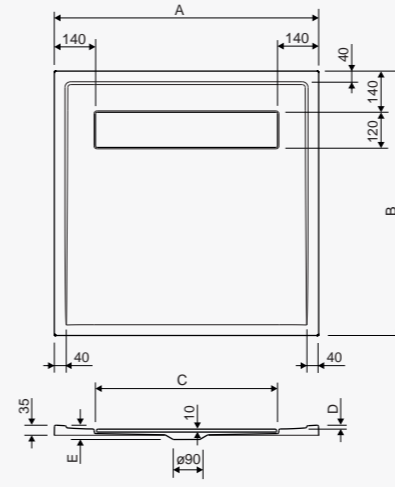

OMEGA KVADRATNA

Model	A	B	C	D	E
100x100	1000	1000	720	14	52
90x90	900	900	620	13	50