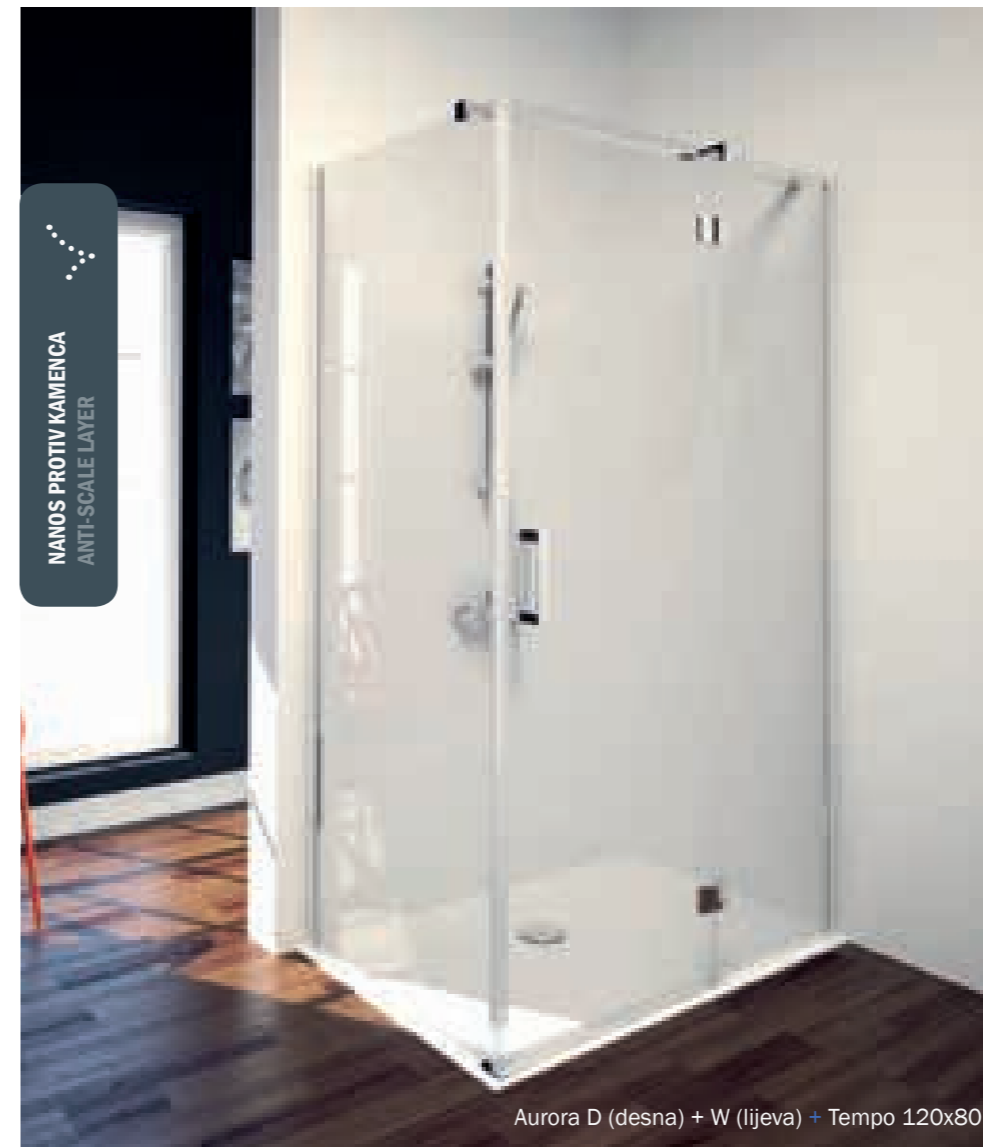

NANOS PROTIV KAMIENCA
ANTI-SCALE LAYER

AURORA D+W

Paravani za tuš kade
Shower enclosures

Aurora D+W je moderan stakleni paravan za tuš kade, a sastoji se od okretnih vrata "D" i fiksne stijene "W". Kaljeno staklo debljine 6 mm, okretna vrata i kvalitetne magnetne brtve, te zaštitna letvica na spoju vrata i tuš kade osiguravaju maksimalan funkcionalnost. Aurora D+W is a modern glass shower screen that consists of a hinged door "D" and a fixed wall "W". 6 mm thick tempered glass, hinged doors, high quality magnetic seals, as well as an additional profile at the junction of the door and shower tray ensure its maximum functionality.

Aurora D (desna) + W (lijeva) + Tempo 120x80

Dimenzije Dimensions	Vrata Door: 160, 140, 130, 120, 100, 90, 85, 80, 75, 72, 70 cm Stijena Fixed wall: 100, 90, 80, 75, 70 cm po mjeri by measure
Visina Height	200 cm
Boja profila Profile color	srebrna silver
Staklo Glass	6 mm kaljeno staklo / prozirno transparent 6 mm tempered glass / satinirano satinated
Karakteristike Characteristics	okretna vrata, magnetne brtve hinged door, magnetic seals
Opcije Options	-
Orijentacija Orientation	lijeva/desna left/right

NAPOMENE:
NOTES: svaka strana naručuje se zasebno, potpuno brtvljenje nije zajamčeno
each side is ordered as a separate item, absolute sealing is not guaranteed