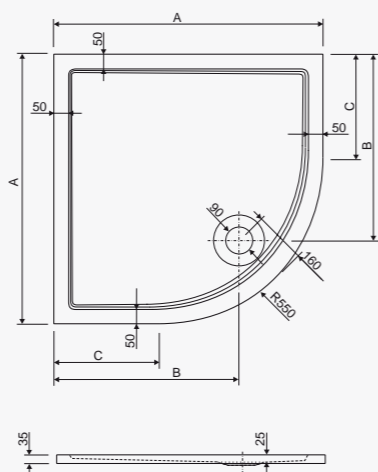

### TESO POLUKRUŽNA

Model	A	B	C
100x100	1000	725	450
90x90	900	625	350

visina s oblogom height with panel - 14 cm