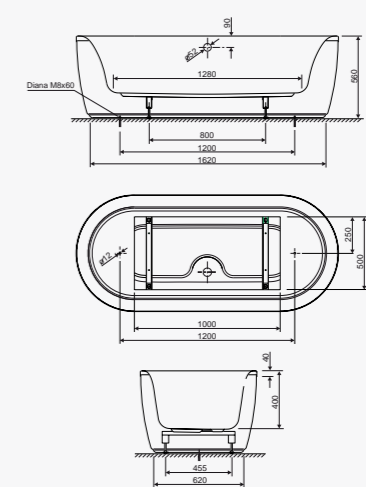

METAURO FIX

Model	VOL
180x80	195

visina s oblogom height with panel - 56 cm