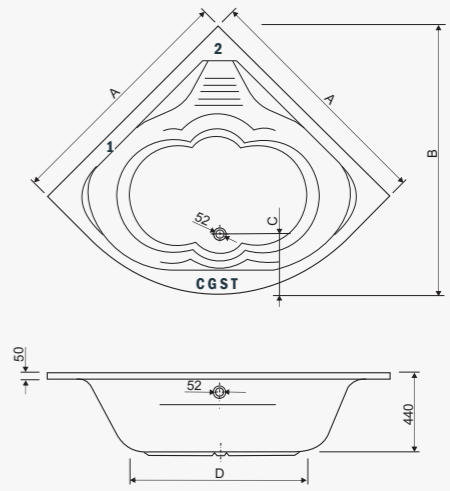

CANAL GRANDE					
Model	A	B	C	D	VOL
150x150	1500	1640	315	1300	300
140x140	1400	1550	315	1120	280
130x130	1300	1410	280	1100	260

visina s oblogom height with panel - 60 cm