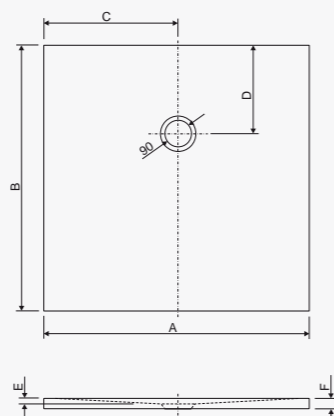

TEMPO KVADRATNA

Model	A	B	C	D	E	F
120x120	1200	1200	600	400	22	35
100x100	1000	1000	600	333	18	35
90x90	900	900	450	300	18	35
80x80	800	800	400	266	15	35