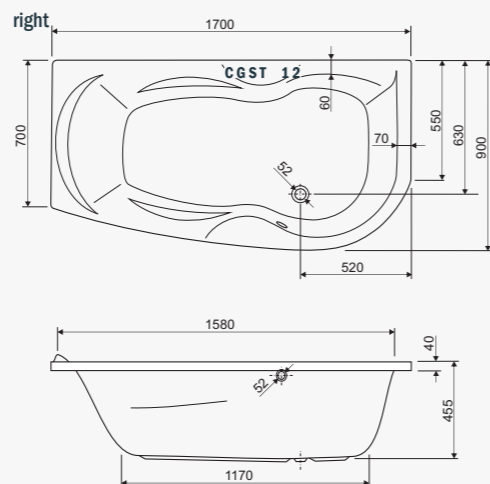

AMADEUS

Model	VOL
170x70/90	250

visina s oblogom height with panel - 58 cm