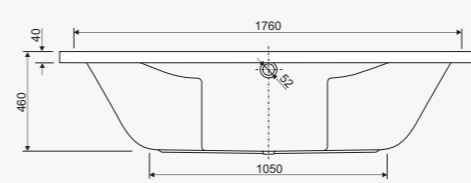

**SONORA**

Model	VOL
160x80	195

visina s oblogom height with panel - 60 cm

**42 (FOR TWO)**

Model	VOL
190x90	250

visina s oblogom height with panel - 60 cm

**ARNO**

Model	VOL
170x80	220