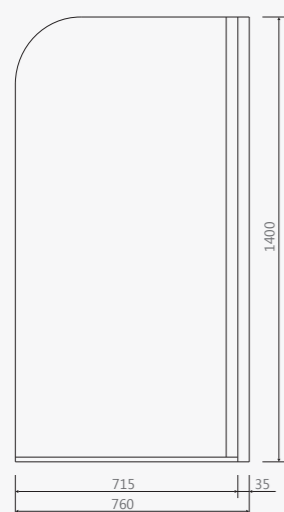

TITAN I

Model
76