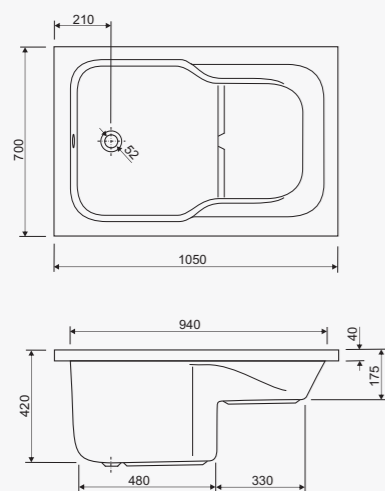

Model	VOL
105x70	105

visina s oblogom height with panel - 60 cm

**DOBRA 140**

Model	VOL
140x70	140

visina s oblogom height with panel - 60 cm

**DOBRA 120**

Model	VOL
120x70	120

visina s oblogom height with panel - 60 cm