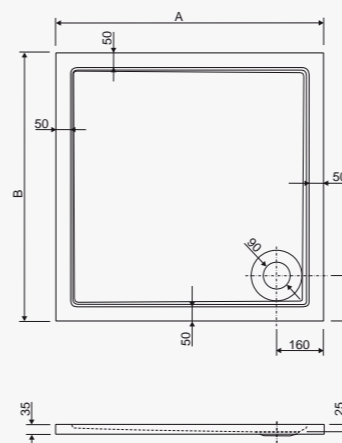

TESO KVADRATNA

Model	A	B
120x120	1200	1200
100x100	1000	1000
90x90	900	900
80x80	800	800

visina s oblogom height with panel - 14 cm