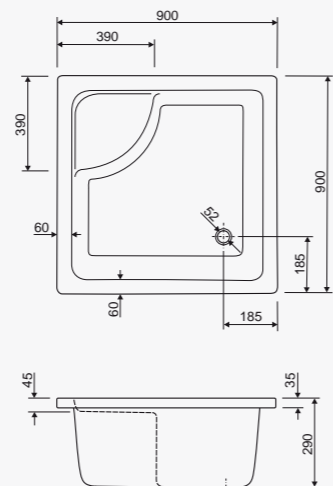

KRAPINA S

Model
90x90

visina s oblogom height with panel - 43 cm