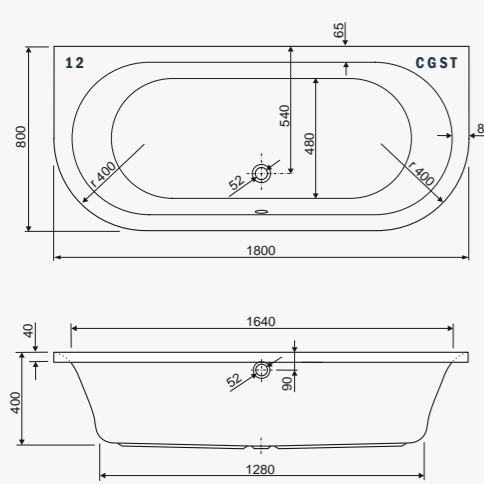

METAURO WALL

Model	VOL
180x80	195

visina s oblogom height with panel - 56 cm