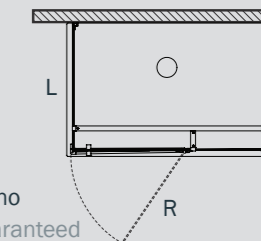

AURORA D+W

Paravani za tuš kade
Shower enclosures

Aurora D+W je moderan stakleni paravan za tuš kade, a sastoji se od okretnih vrata "D" i fiksne stijene "W". Kaljeno staklo debljine 6 mm, okretna vrata i kvalitetne magnetne brtve, te zaštitna letvica na spoju vrata i tuš kade osiguravaju maksimalan funkcionalnost. Aurora D+W is a modern glass shower screen that consists of a hinged door "D" and a fixed wall "W". 6 mm thick tempered glass, hinged doors, high quality magnetic seals, as well as an additional profile at the junction of the door and shower tray ensure its maximum functionality.

Dimenzije Dimensions	Vrata Door: 160, 140, 130, 120, 100, 90, 85, 80, 75, 72, 70 cm Stijena Fixed wall: 100, 90, 80, 75, 70 cm po mjeri by measure
Visina Height	200 cm
Boja profila Profile color	srebrna silver
Staklo Glass	6 mm kaljeno staklo / prozirno transparent 6 mm tempered glass / satinirano satinated
Karakteristike Characteristics	okretna vrata, magnetne brtve hinged door, magnetic seals
Opcije Options	-
Orijentacija Orientation	lijeva/desna left/right

NAPOMENE:
NOTES: svaka strana naručuje se zasebno, potpuno brtvljenje nije zajamčeno
each side is ordered as a separate item, absolute sealing is not guaranteed