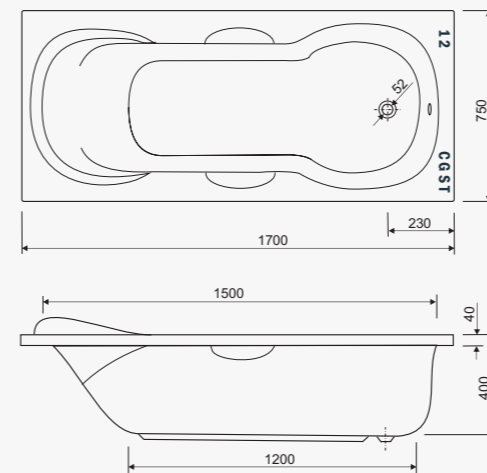

visina s oblogom height with panel - 60 cm

**KUPA**

Model	VOL
170x75	170

visina s oblogom height with panel - 60 cm

**DA VINCI**

Model	VOL
170x70/85	215

visina s oblogom height with panel - 60 cm

**IRIS**