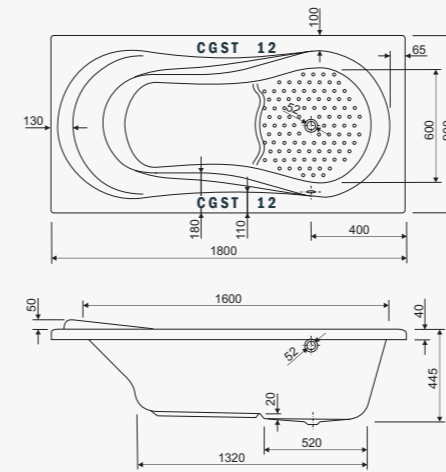

visina s oblogom height with panel - 60 cm

**REGATA**

Model	VOL
180x90	300

visina s oblogom height with panel - 60 cm

**MARS**

Model	VOL
170x75	180

visina s oblogom height with panel - 60 cm

**ARENA**