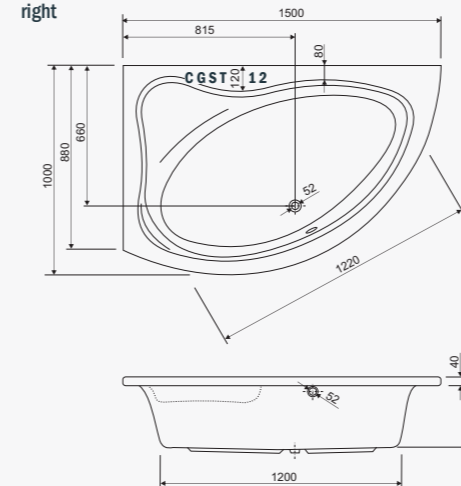

LIKA	
Model	VOL
150x100	180

visina s oblogom height with panel - 59 cm