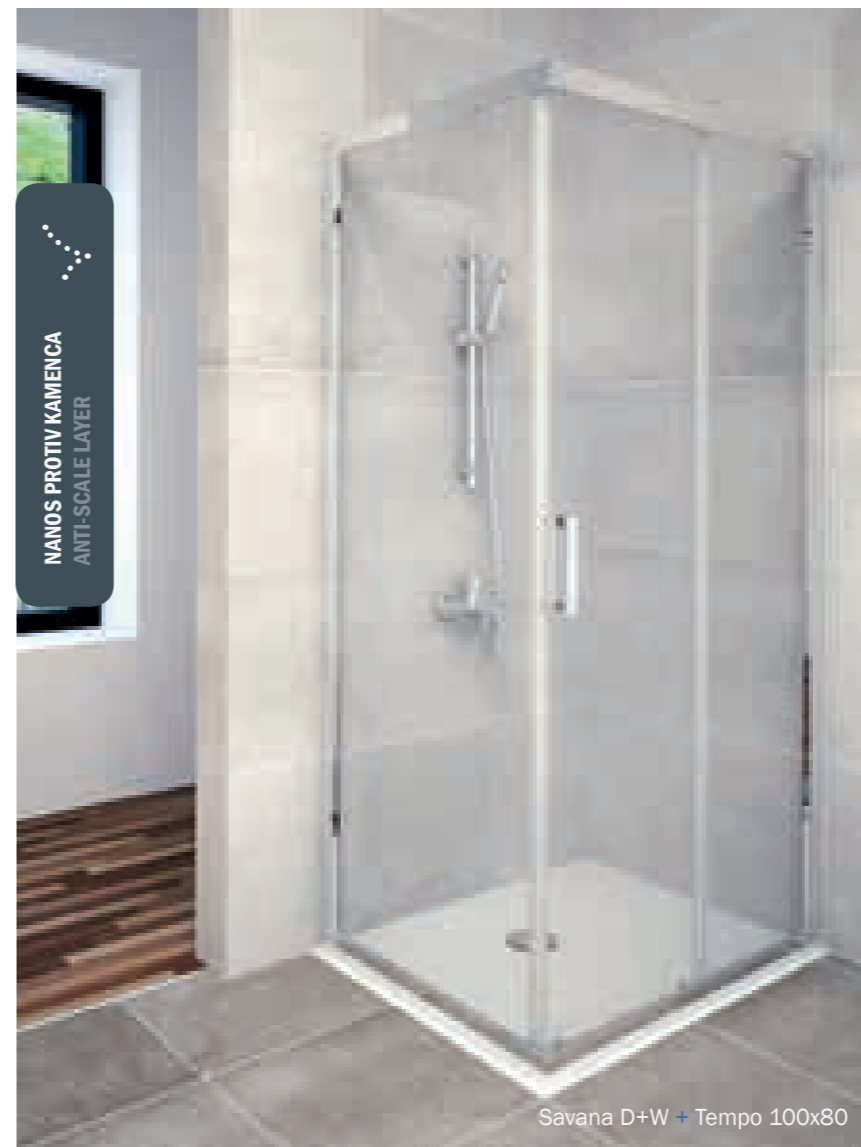

## SAVANA D+D

Paravani za tuš kade  
Shower enclosures

Savana D+D je moderni stakleni paravan za tuš kade koji se sastoji od dvije stranice različitih dimenzija s kliznim vratima, a prvenstveno je namijenjen plitkim tuš kadama. Savana D+D is a modern glass shower screen that consists of two sides with sliding doors. Each side can have different dimension and it is primarily intended for ultra-flat shower trays.