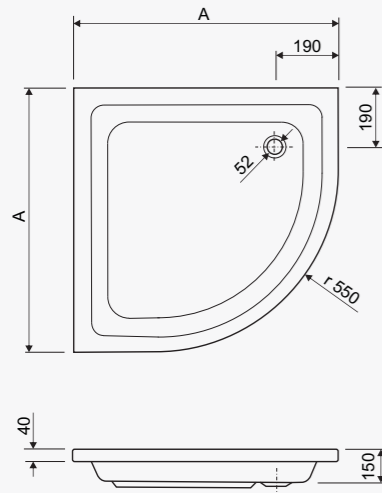

LONJA

Model	A
90x90	900
80x80	800

visina s oblogom height with panel - 21 cm