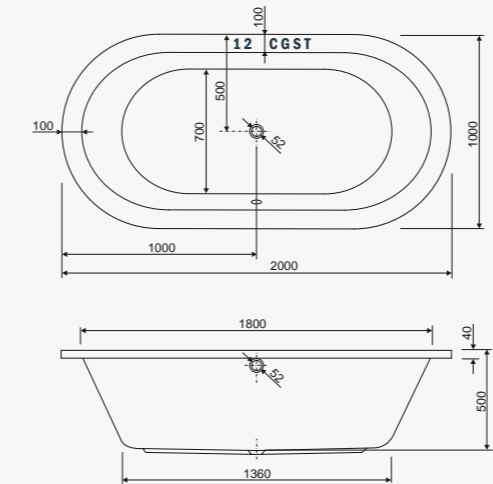

RHEIN 200

Model	VOL
200x100	360

visina s oblogom height with panel - 64 cm