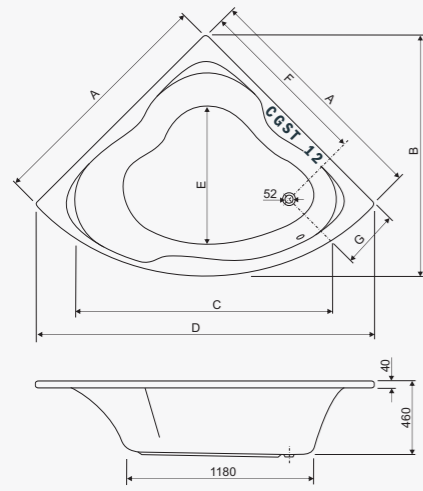

GLORIA								
Model	A	B	C	D	E	F	G	VOL
150x150	1500	1500	1600	2100	890	1100	350	280
140x140	1400	1400	1500	1980	850	1010	310	220

visina s oblogom height with panel - 60 cm