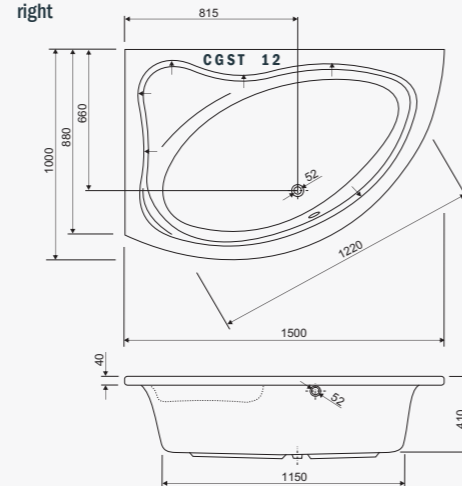

SATELIT	
Model	VOL
120x120	160

visina s oblogom height with panel - 60 cm

AMBASADOR	
Model	VOL
140x140	230

visina s oblogom height with panel - 61 cm

PLITVICE	
Model	VOL
140x140	160

visina s oblogom height with panel - 61 cm