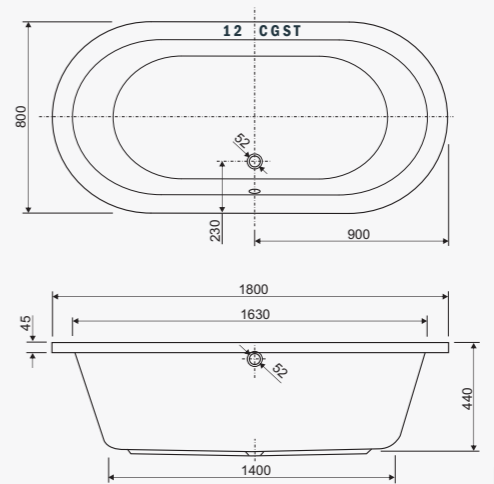

RHEIN 180

Model	VOL
180x80	280

visina s oblogom height with panel - 57,5 cm

- Miješalice Mixer Cristina = C
- Miješalice Mixer Go = G
- Miješalice Mixer Surf = S
- Miješalice Mixer Tecno = T
- Izljev Inflow Go, Surf, Tecno = 1
- Slap Waterfall Cristina = 2