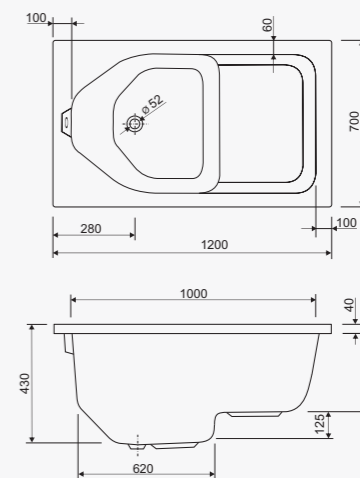

Model	VOL
105x70	105

visina s oblogom height with panel - 60 cm

**DOBRA 140**

Model	VOL
140x70	140

visina s oblogom height with panel - 60 cm

**DOBRA 120**

Model	VOL
120x70	120

visina s oblogom height with panel - 60 cm