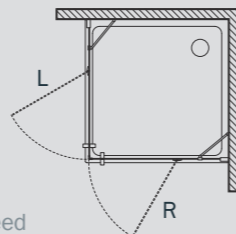

AURORA D+D

Paravani za tuš kade
Shower enclosures

Aurora D+D je moderan stakleni paravan za tuš kade, a sastoji se od dvije stranice s okretnim vratima različitih ili istih dimenzija koje se međusobno mogu kombinirati. Kaljeno staklo debljine 6 mm, okretna vrata i kvalitetne magnetne brtve, te zaštitna letvica na spoju vrata i tuš kade osiguravaju maksimalnu funkcionalnost. Aurora D+D is a modern glass shower screen that consists of two sides with a hinged door each. Doors can have the same or different dimensions and be combined as desired. 6 mm thick tempered glass, hinged doors and high quality magnetic seals, as well as an additional profile at the junction of the door and shower tray ensure its maximum functionality.

Dimenzije Dimensions	160, 140, 130, 120, 100, 90, 85, 80, 75, 72, 70 cm po mjeri by measure
Visina Height	200 cm
Boja profila Profile color	srebrna silver
Staklo Glass	6 mm kaljeno staklo / prozirno transparent 6 mm tempered glass / satinirano satinated
Karakteristike Characteristics	dvoja okretna vrata, magnetne brtve two hinged doors, magnetic seals
Opcije Options	-
Orijentacija Orientation	lijeva/desna left/right

NAPOMENE:
NOTES: svaka strana naručuje se zasebno, potpuno brtvljenje nije zajamčeno
each side is ordered as a separate item, absolute sealing is not guaranteed