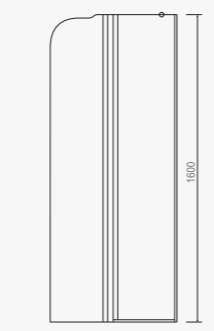

GEMMA

Model	A	B
150	93.5	131
140	85.5	124