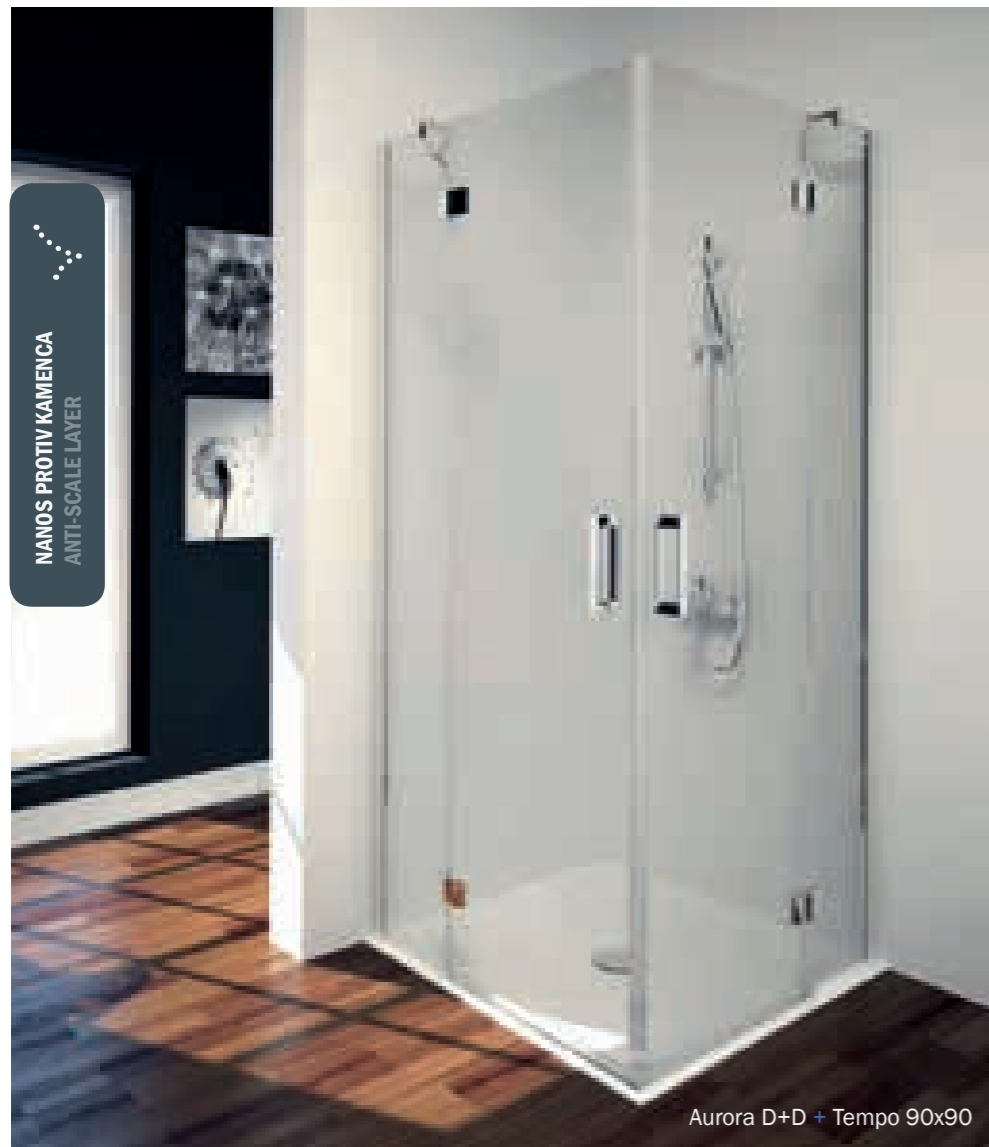

NANOS PROTIV KAMIENCA
ANTI-SCALE LAYER

AURORA D+D

Paravani za tuš kade
Shower enclosures

Aurora D+D je moderan stakleni paravan za tuš kade, a sastoji se od dvije stranice s okretnim vratima različitih ili istih dimenzija koje se međusobno mogu kombinirati. Kaljeno staklo debljine 6 mm, okretna vrata i kvalitetne magnetne brtve, te zaštitna letvica na spoju vrata i tuš kade osiguravaju maksimalnu funkcionalnost. Aurora D+D is a modern glass shower screen that consists of two sides with a hinged door each. Doors can have the same or different dimensions and be combined as desired. 6 mm thick tempered glass, hinged doors and high quality magnetic seals, as well as an additional profile at the junction of the door and shower tray ensure its maximum functionality.

Aurora D+D + Tempo 90x90

Dimenzije Dimensions	160, 140, 130, 120, 100, 90, 85, 80, 75, 72, 70 cm po mjeri by measure
Visina Height	200 cm
Boja profila Profile color	srebrna silver
Staklo Glass	6 mm kaljeno staklo / prozirno transparent 6 mm tempered glass / satinirano satinated
Karakteristike Characteristics	dvoja okretna vrata, magnetne brtve two hinged doors, magnetic seals
Opcije Options	-
Orijentacija Orientation	lijeva/desna left/right

NAPOMENE:
NOTES: svaka strana naručuje se zasebno, potpuno brtvljenje nije zajamčeno
each side is ordered as a separate item, absolute sealing is not guaranteed