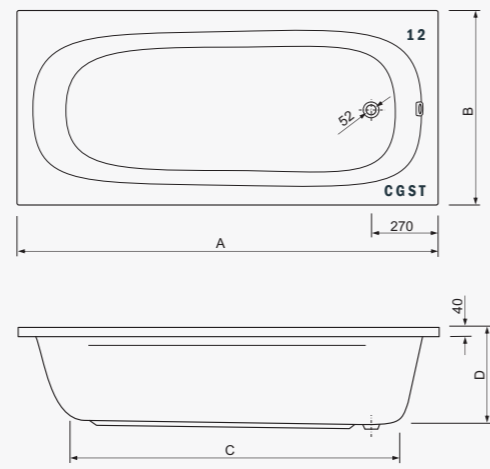

PIAVE

Model	A	B	C	D	VOL
170x75	1700	750	1340	400	170
170x70	1700	700	1340	400	165
160x70	1600	700	1280	390	160
150x70	1500	700	1180	390	150

visina s oblogom height with panel - 60 cm