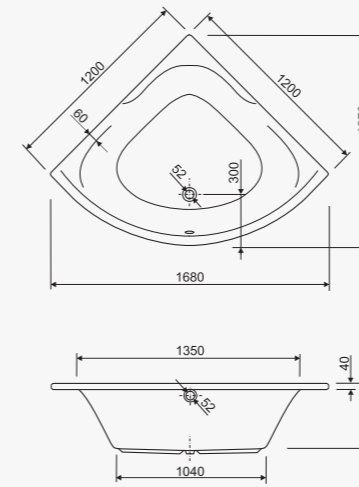

SATELIT	
Model	VOL
120x120	160

visina s oblogom height with panel - 60 cm