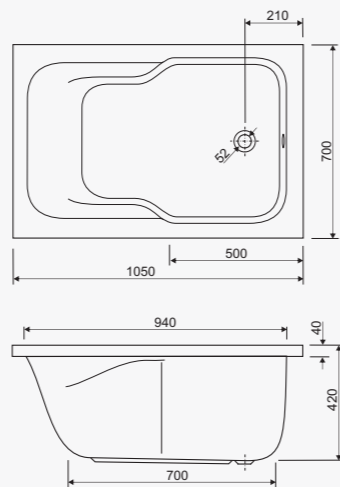

KORANA 105

Model	VOL
105x70	105

visina s oblogom height with panel - 60 cm