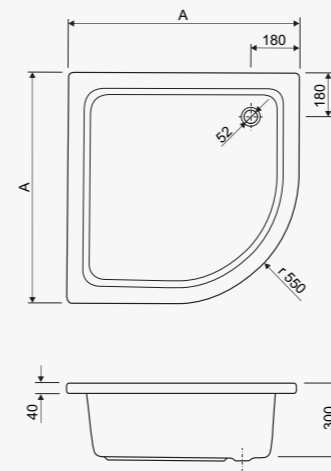

ČIKOLA

Model	A
90x90	900
80x80	800

visina s oblogom height with panel - 43 cm