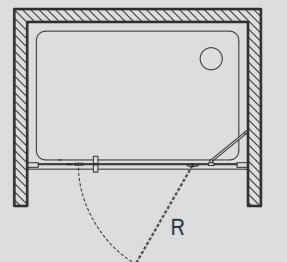

NANOS PROTIV KAMIENCA
ANTI-SCALE LAYER

AURORA D ZA NIŠU FOR NICHE

Paravani za tuš kade
Shower enclosures

Aurora D za nišu je moderan stakleni paravan s okretnim vratima namijenjen tuš kadama koje se nalaze između tri zida. Kaljeno staklo debljine 6 mm, okretna vrata i kvalitetne magnetne brtve, te zaštitna letvica na spoju vrata i tuš kade osiguravaju maksimalan komfor. Aurora D for niche is a modern glass shower screen with a hinged door. It is intended for shower trays placed between three walls. 6 mm thick tempered glass, a hinged door, high quality magnetic seals, as well as an additional profile at the junction of the door and shower tray ensure its maximum functionality.

Dimenzije Dimensions	120, 110, 100, 90, 85, 80, 70 cm po mjeri by measure
Visina Height	200 cm
Boja profila Profile color	srebrna silver
Staklo Glass	6 mm kaljeno staklo / prozirno transparent 6 mm tempered glass / satinirano satinated
Karakteristike Characteristics	okretna vrata, magnetne brtve hinged door, magnetic seals
Opcije Options	-
Orijentacija Orientation	lijeva/desna left/right

NAPOMENE:
NOTES: potpuno brtvljenje nije zajamčeno
absolute sealing is not guaranteed

NANOS PROTIV KAMIENCA
ANTI-SCALE LAYER

AURORA D2 ZA NIŠU FOR NICHE

Paravani za tuš kade
Shower enclosures