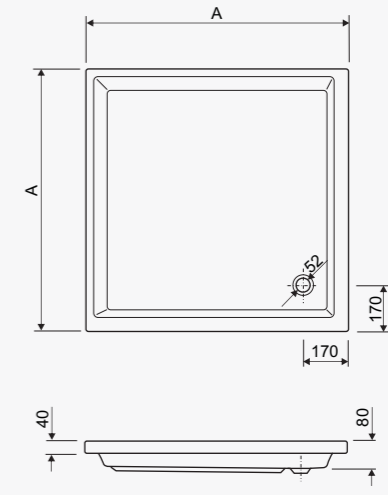

LISA

Model	A
90x90	900
80x80	800

visina s oblogom height with panel - 18 cm