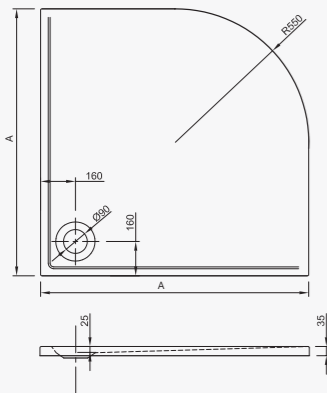

RITMO POLUKRUŽNA

Model	A
120x120	1200
100x100	1000
90x90	900

visina s oblogom height with panel - 14 cm