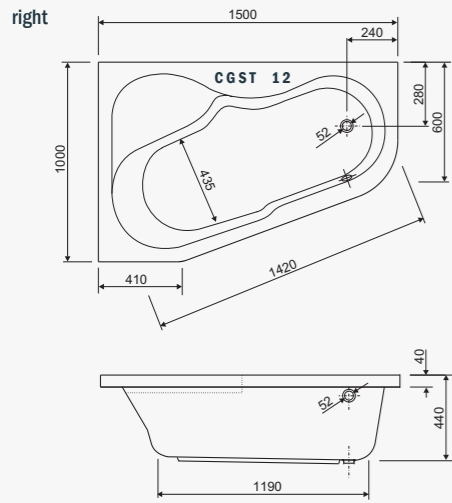

GACKA

Model	VOL
150x100	190

visina s oblogom height with panel - 59 cm