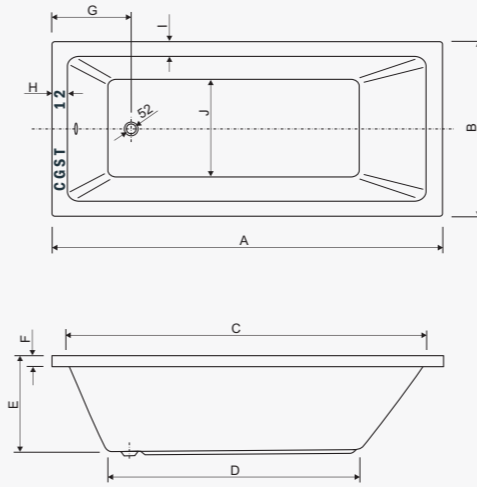

PLANE SOLO

Model	A	B	C	D	E	F	G	H	I	J	VOL
180x80	1800	800	1600	1200	490	50	300	100	90	460	270
170x80	1700	800	1530	1190	440	40	270	85	85	450	215
170x75	1700	750	1540	1160	450	40	270	80	75	450	230
170x70	1700	700	1540	1160	450	40	270	80	75	375	210
160x70	1600	700	1450	1120	420	40	260	75	70	415	185

visina s oblogom height with panel - 60 cm