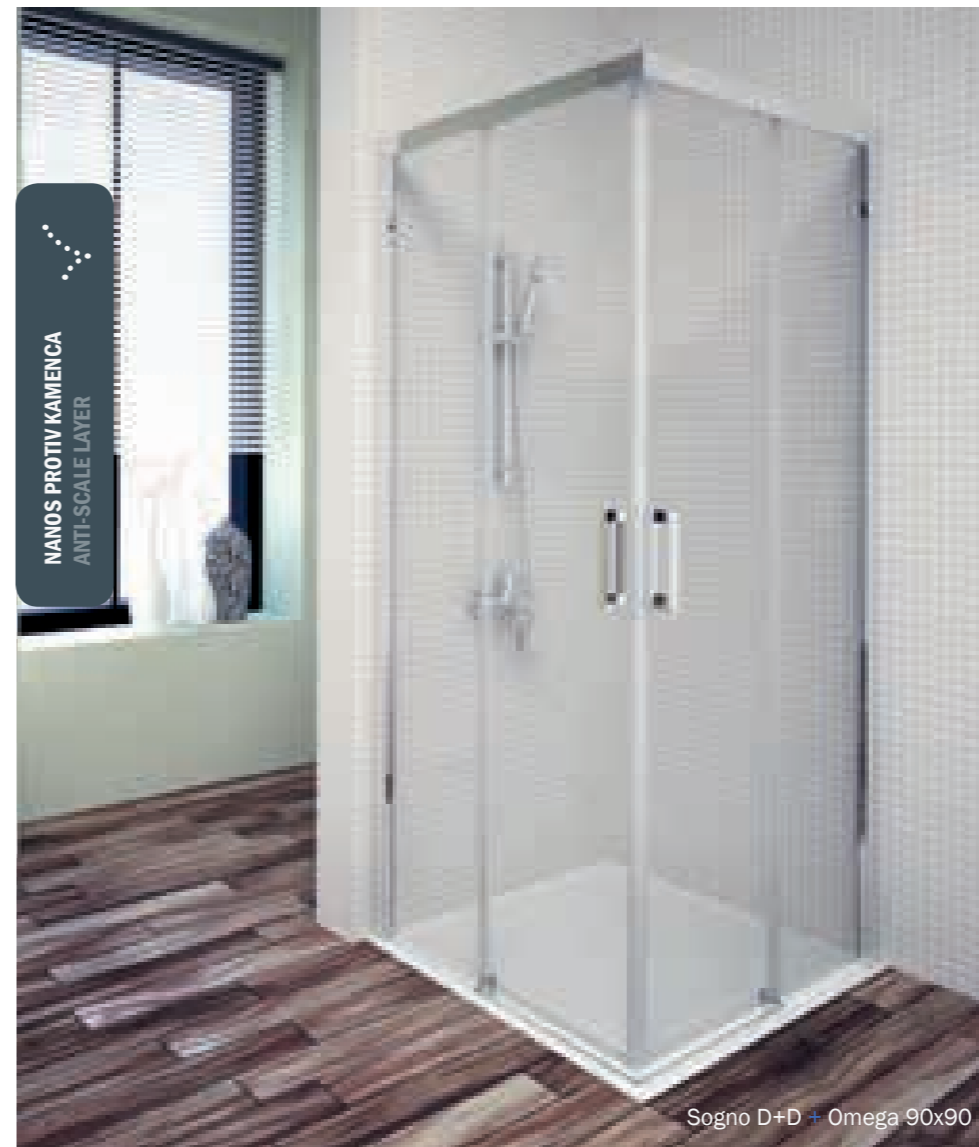

NANOS PROTIV KAMIENCA
ANTI-SCALE LAYER

SOGNO D+D

Paravani za tuš kade
Shower enclosures

Sogno D+D je elegantni, moderni paravan s dvoja klizna vrata. Budući da na donjoj strani paravana nema profila, olakšan je ulazak i izlazak iz prostora za tuširanje kao i njegovo čišćenje. Standardno se isporučuje s brtvenim letvicama na spoju vrata i tuš kade. Kod naručivanja je potrebno definirati smjer otvaranja vrata. Sogno D+D is an elegant shower screen equipped with two sliding doors. The lower part of the screen does not have a profile; making entering/exiting, as well as regular cleaning, much easier. A water seal is placed on the lower part of each door. It is necessary to know orientation of the screen prior to ordering.

Sogno D+D + Omega 90x90

Dimenzije Dimensions	180, 170, 160, 150, 140, 130, 120, 110, 100, 90, 80, 75, 70 cm po mjeri by measure
Visina Height	200 cm
Boja profila Profile color	srebrna silver
Staklo Glass	6 mm kaljeno staklo / prozirno transparent 6 mm tempered glass / reljefno textured
Karakteristike Characteristics	dvoja viseća klizna vrata, magnetne brtve two hanging sliding doors, magnetic seals
Opcije Options	3 cm ekstenzijski profil 3 cm extension profile
Orijentacija Orientation	lijeva/desna left/right

NAPOMENE:
NOTES: svaka strana naručuje se zasebno, potpuno brtvljenje nije zajamčeno
each side is ordered as a separate item, absolute sealing is not guaranteed