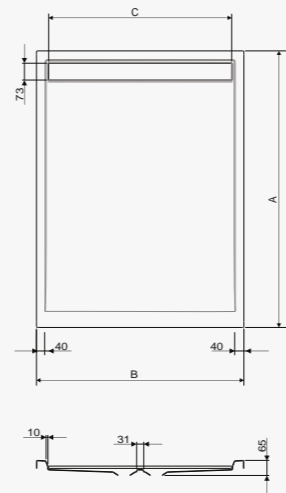

SLOPE PRAVOKUTNA

Model	A	B	C
140x90	1400	900	794
120x90	1200	900	794
120x80	1200	800	694