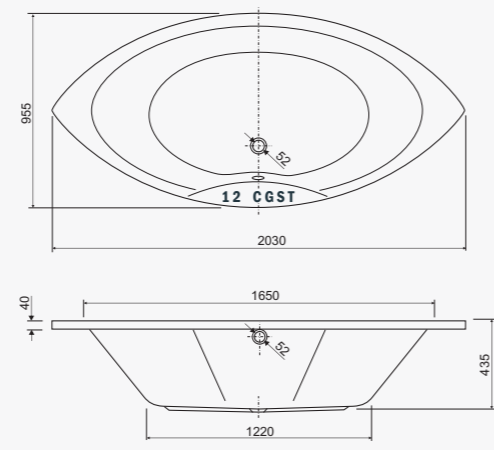

visina s oblogom height with panel - 63 cm

**FI KUTNA**

Model	VOL
160x150	370

visina s oblogom height with panel - 63 cm

**AKIRA**

Model	VOL
203x96	290

**METAURO CENTRAL**

Model	VOL
180x80	195