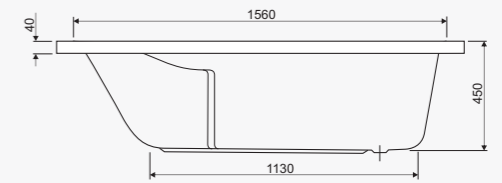

ARNO

Model	VOL
170x80	220

visina s oblogom height with panel - 60 cm

- Miješalice Mixer Cristina = C
- Miješalice Mixer Go = G
- Miješalice Mixer Surf = S
- Miješalice Mixer Tecno = T
- Izljev Inflow Go, Surf, Tecno = 1
- Slap Waterfall Cristina = 2