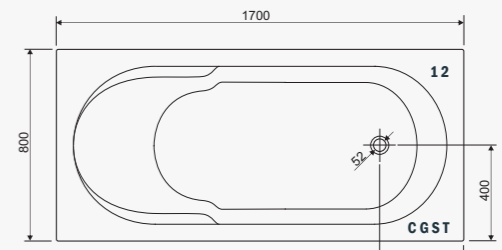

**SONORA**

Model	VOL
160x80	195

visina s oblogom height with panel - 60 cm

**42 (FOR TWO)**

Model	VOL
190x90	250

visina s oblogom height with panel - 60 cm

**ARNO**

Model	VOL
170x80	220