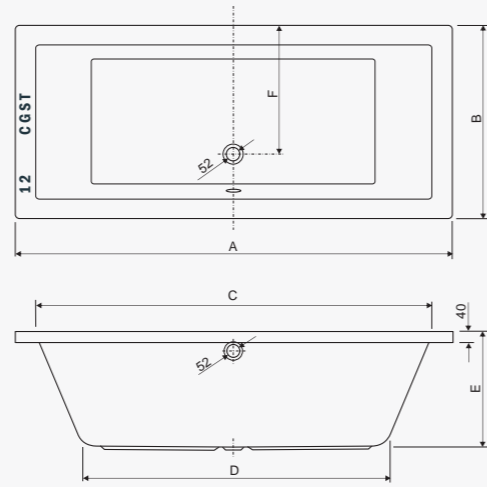

PLANE

Model	A	B	C	D	E	F	VOL
200x90	2000	900	1800	1400	490	625	340
190x90	1900	900	1700	1350	490	650	320
190x80	1900	800	1700	1350	490	525	275
180x90	1800	900	1600	1250	490	625	310
180x80	1800	800	1600	1250	490	550	255
170x75	1700	750	1540	1200	450	500	240
170x70	1700	700	1540	1200	450	475	215
160x70	1600	700	1440	1100	420	475	200

visina s oblogom height with panel - 63 cm