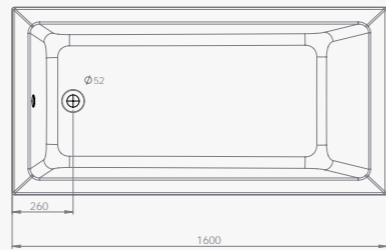

**SONORA**

Model	VOL
160x80	195

visina s oblogom height with panel - 60 cm

**42 (FOR TWO)**

Model	VOL
190x90	250

visina s oblogom height with panel - 60 cm

**ARNO**

Model	VOL
170x80	220