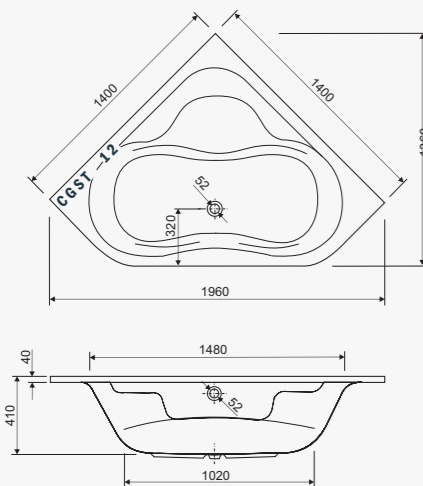

SATELIT	
Model	VOL
120x120	160

visina s oblogom height with panel - 60 cm

AMBASADOR	
Model	VOL
140x140	230

visina s oblogom height with panel - 61 cm

PLITVICE	
Model	VOL
140x140	160

visina s oblogom height with panel - 61 cm