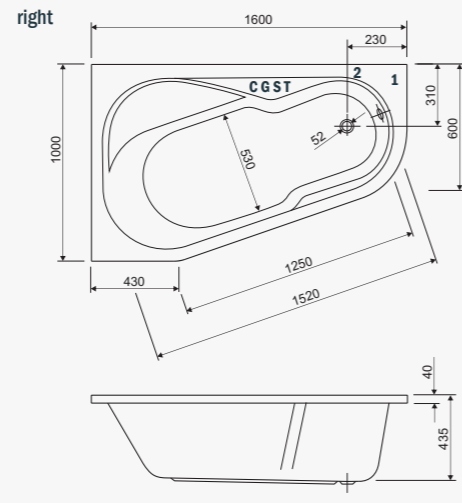

LIDO

Model	VOL
160x100	230

visina s oblogom height with panel - 60 cm