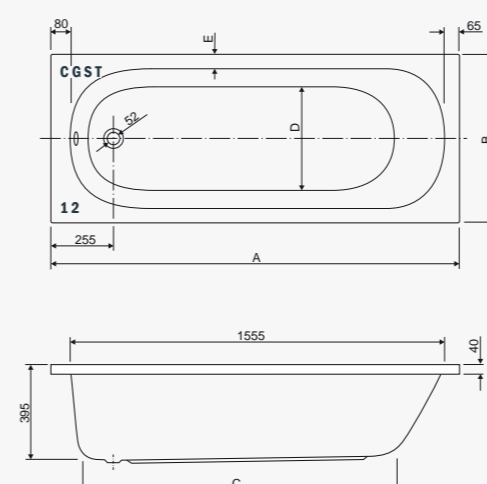

Model	A	B	C	VOL
180x75/90	1800	1380	1650	240
170x75/90	1700	1280	1550	210
150x75/90	1500	1080	1350	165

visina s oblogom height with panel - 60 cm

**AMADEUS**

Model	VOL
170x70/90	250

visina s oblogom height with panel - 58 cm