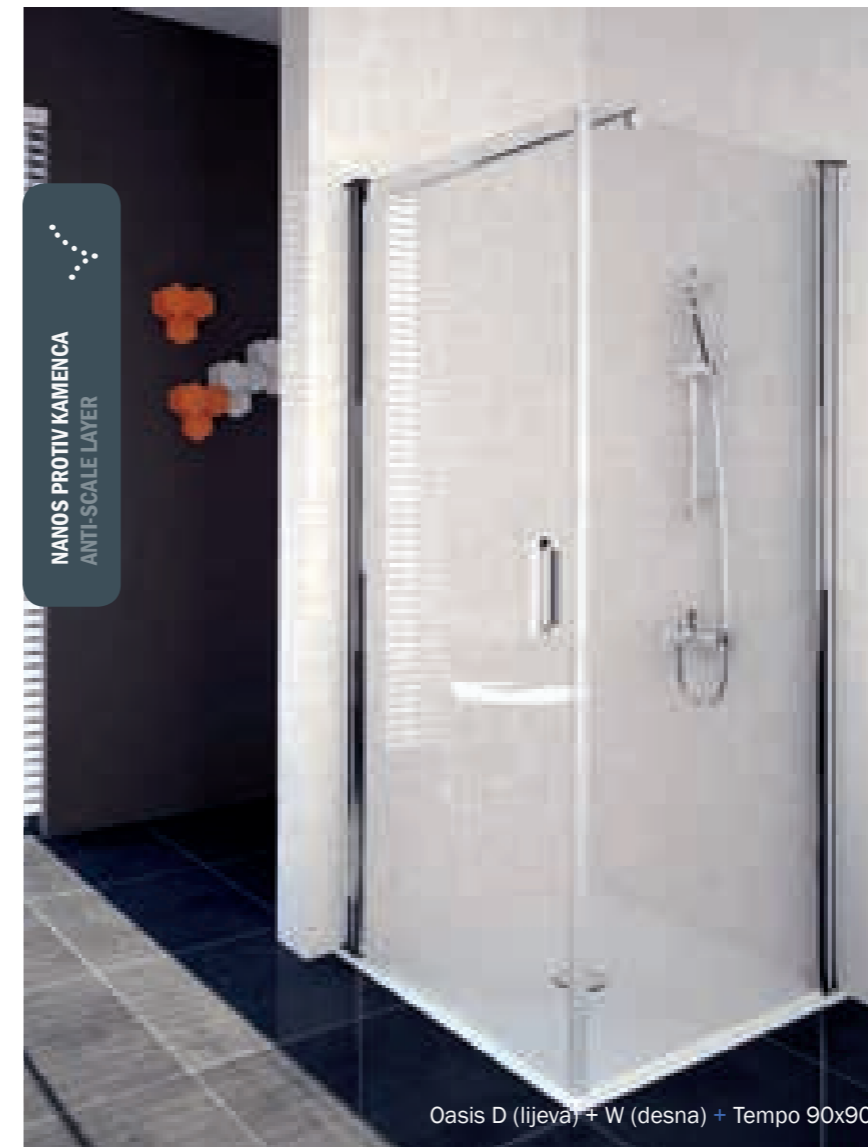

## OASIS D+D

Paravani za tuš kade  
Shower enclosures

Oasis D+D je moderan stakleni paravan s dvoja okretna vrata, a karakterističan je po elegantnim, u presjeku okruglim profilima. Visina od 200 cm čini ga kompatibilnim sa modernim vrlo plitkim tuš kadama. Zbog velike širine ulaza i mogućnosti otvaranja prema van i prema unutra, ova varijanta je izuzetno pogodna za osobe s otežanim kretanjem. Kod naručivanja paravana s reljefnim staklom potrebno je definirati smjer otvaranja vrata (L ili D). S obzirom da ovaj model paravana ima veliku površinu stakla i malo profila, olakšano je njegovo čišćenje. Oasis D+D is a modern shower screen with two rotatable doors characterized by its round profiles. It is compatible with ultra-flat shower trays. Its wide entrance and the possibility of opening doors in both directions, make it particularly suitable for people with mobility problems. When ordered with textured glass, orientation of each screen side must be taken into consideration. Since this model has a large glass surface area and few profiles, it is easier to clean.