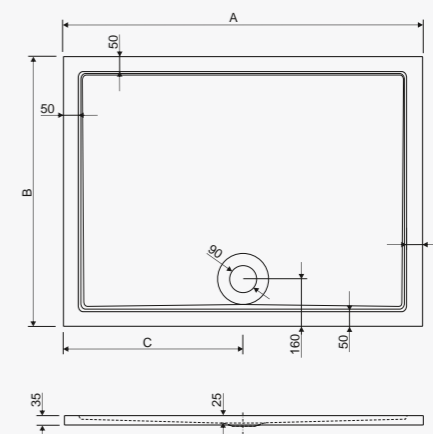

TESO PRAVOKUTNA

Model	A	B	C
140x90	1400	900	700
120x90	1200	900	600
100x90	1000	900	500
140x80	1400	800	700
120x80	1200	800	600
110x80	1100	800	550
100x80	1000	800	500
90x80	900	800	450
170x75	1700	750	850
120x75	1200	750	600
160x70	1600	700	800
140x70	1400	700	700
120x70	1200	700	600
100x70	1000	700	500
90x70	900	700	450

visina s oblogom height with panel - 14 cm