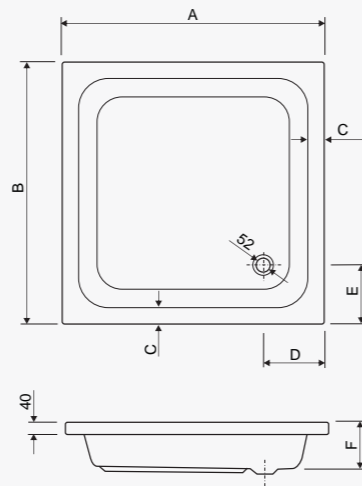

ODRA

Model	A	B	C	D	E	F	Sifon
100x100	1000	1000	70	250	250	150	☐
90x90	900	900	80	220	220	150	☐
80x80	800	800	50	165	165	150	☐
70x70	700	700	45	140	140	150	☐
120x80	1200	800	65	180	180	150	☐
120x80	1200	800	55	170	600	100	☐
100x80	1000	800	65	180	180	145	☐
90x80	900	800	65	175	175	150	☐
120x75	1200	750	70	175	600	150	☐
120x75	1200	750	70	175	600	100	☐
110x75	1100	750	65	175	550	150	☐
90x75	900	750	65	175	175	150	☐
90x70	900	700	65	175	175	150	☐
90x70	900	700	65	175	175	100	☐

visina s oblogom height with panel - 21 cm