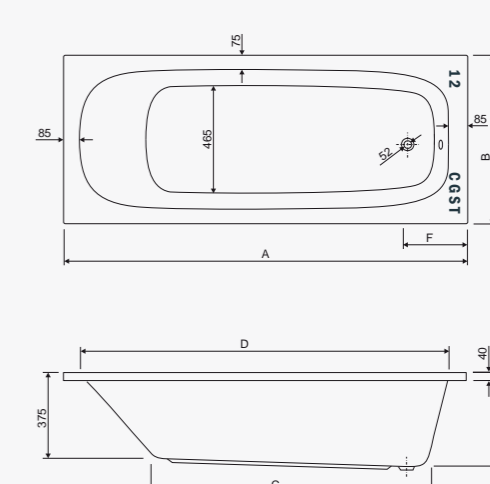

KORANA 180, 170, 160, 150

Model	A	B	C	D	E	F	VOL
180x80	1800	800	1280	1630	410	270	205
170x75	1700	750	1130	1535	410	270	175
170x70	1700	700	1130	1535	410	270	160
160x70	1600	700	1040	1445	410	270	148
150x70	1500	700	960	1345	410	270	140

visina s oblogom height with panel - 60 cm

- Miješalice Mixer Cristina = C
- Miješalice Mixer Go = G
- Miješalice Mixer Surf = S
- Miješalice Mixer Tecno = T
- Izljev Inflow Go, Surf, Tecno = 1
- Slap Waterfall Cristina = 2