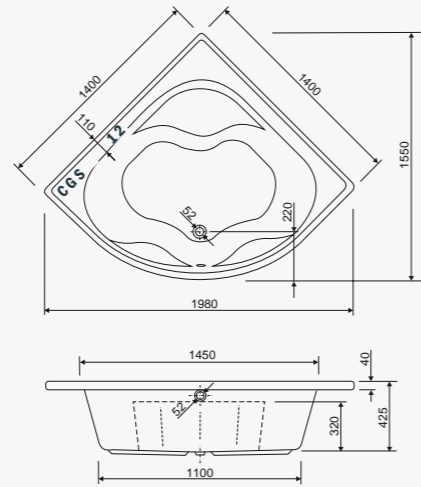

LOTOS	
Model	VOL
140x140	220

visina s oblogom height with panel - 60 cm