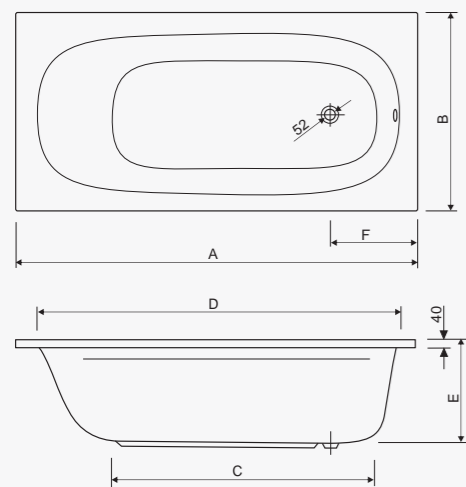

KORANA 140, 130, 120

Model	A	B	C	D	E	F	VOL
140x70	1400	700	900	1230	400	260	140
130x70	1300	700	890	1130	390	270	130
120x70	1200	700	740	1070	400	280	120

visina s oblogom height with panel - 60 cm