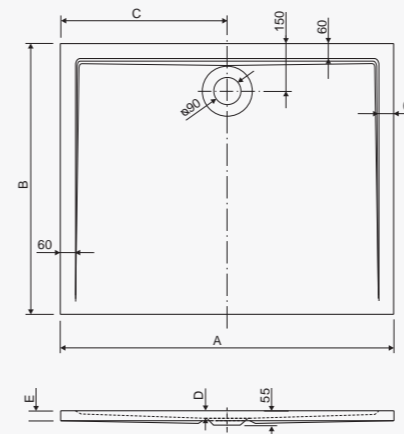

**RITMO POLUKRUŽNA**

Model	A
120x120	1200
100x100	1000
90x90	900

visina s oblogom height with panel - 14 cm

**RITMO KVADRATNA**

Model	A
120x120	1200
100x100	1000
90x90	900
80x80	800

visina s oblogom height with panel - 14 cm