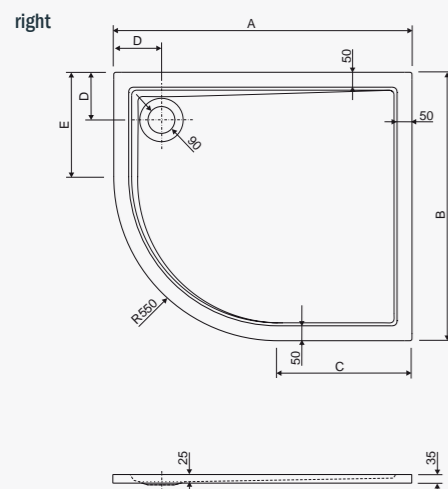

TESO POLUKRUŽNA ASIMETRIČNA

Model	A	B	C	D	E
100x90	1000	900	450	160	350
120x80	1200	800	650	160	250
100x80	1000	800	450	160	250
90x80	900	800	350	160	250
90x70	900	700	350	150	160

visina s oblogom height with panel - 14 cm