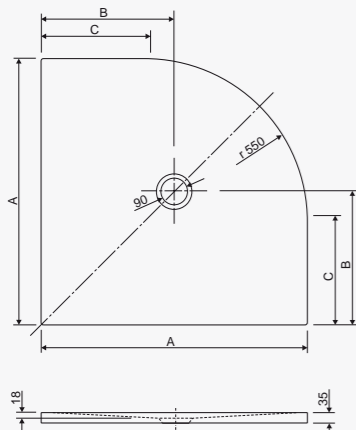

TEMPO POLUKRUŽNA

Model	A	B	C
100x100	1000	500	450
90x90	900	450	350