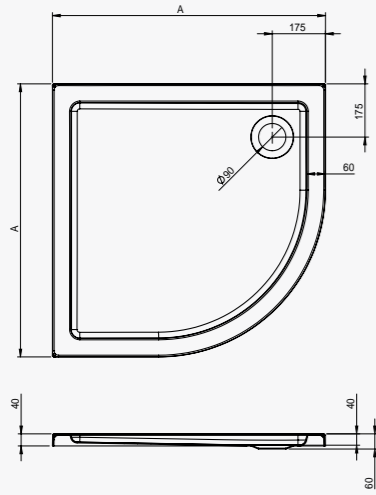

SIENA POLUKRUŽNA

Model	A
100x100	1000
90x90	900
80x80	800

visina s oblogom height with panel - 18 cm