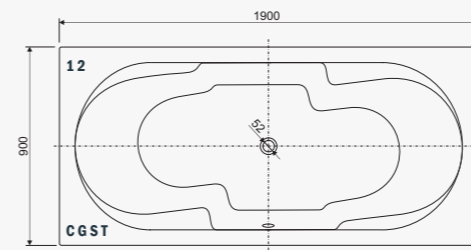

**SONORA**

Model	VOL
160x80	195

visina s oblogom height with panel - 60 cm

**42 (FOR TWO)**

Model	VOL
190x90	250

visina s oblogom height with panel - 60 cm

**ARNO**

Model	VOL
170x80	220