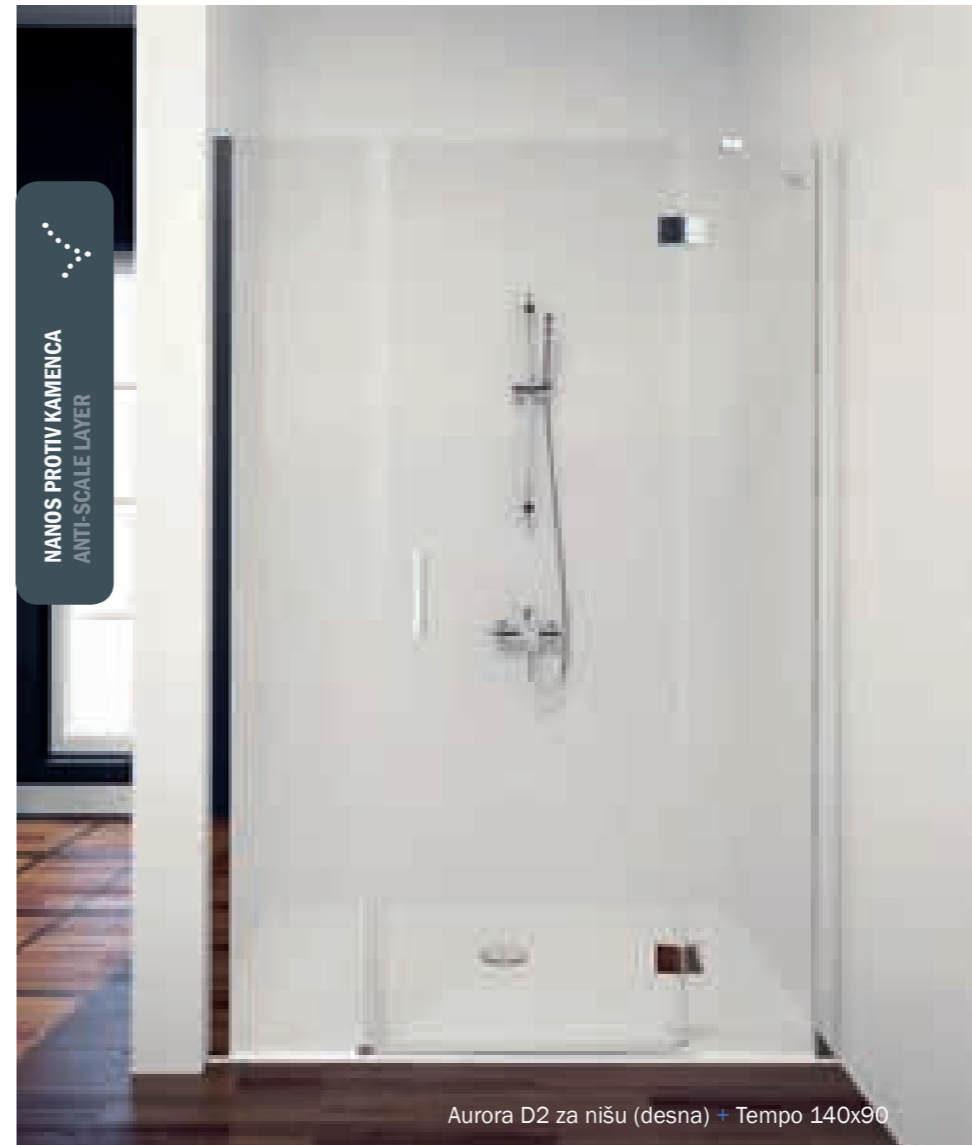

NANOS PROTIV KAMIENCA
ANTI-SCALE LAYER

AURORA D2 ZA NIŠU FOR NICHE

Paravani za tuš kade
Shower enclosures

Aurora D2 je moderni stakleni paravan s okretnim vratima smještenim između dvije staklene stijene, a namijenjen je za tuš kade koje se nalaze između tri zida. Kaljeno staklo debljine 6 mm, okretna vrata i kvalitetne magnetne brtve, te zaštitna letvica na spoju vrata i tuš kade osiguravaju maksimalnu funkcionalnost. Aurora D2 for niche is a modern glass shower screen with a hinged door in between two fixed glass panels. It is intended for shower trays placed between three walls. 6 mm thick tempered glass, a hinged door, high quality magnetic seals, as well as an additional profile at the junction of the door and shower tray ensure its maximum functionality.

Aurora D2 za nišu (desna) + Tempo 140x90

Dimenzije Dimensions	200, 180, 170, 160, 150, 140, 130, 120 cm po mjeri by measure
Visina Height	200 cm
Boja profila Profile color	srebrna silver
Staklo Glass	6 mm kaljeno staklo / prozirno transparent 6 mm tempered glass / satinirano satinated
Karakteristike Characteristics	okretna vrata, magnetne brtve hinged door, magnetic seals
Opcije Options	-
Orijentacija Orientation	lijeva/desna left/right

NAPOMENE:
NOTES: potpuno brtvljenje nije zajamčeno
absolute sealing is not guaranteed