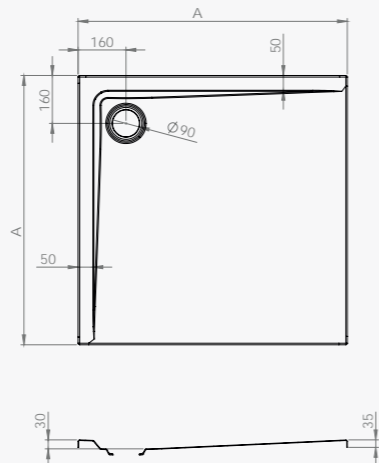

**RITMO POLUKRUŽNA**

Model	A
120x120	1200
100x100	1000
90x90	900

visina s oblogom height with panel - 14 cm

**RITMO KVADRATNA**

Model	A
120x120	1200
100x100	1000
90x90	900
80x80	800

visina s oblogom height with panel - 14 cm