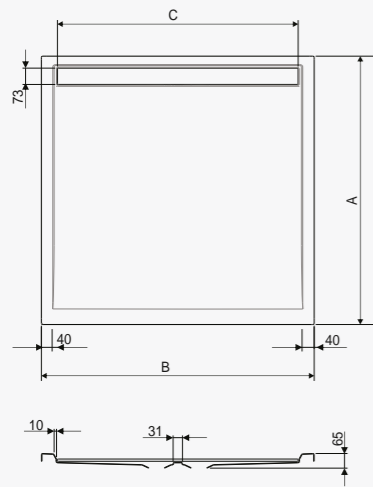

SLOPE KVADRATNA

Model	A	B	C
100x100	1000	1000	894
90x90	900	900	794