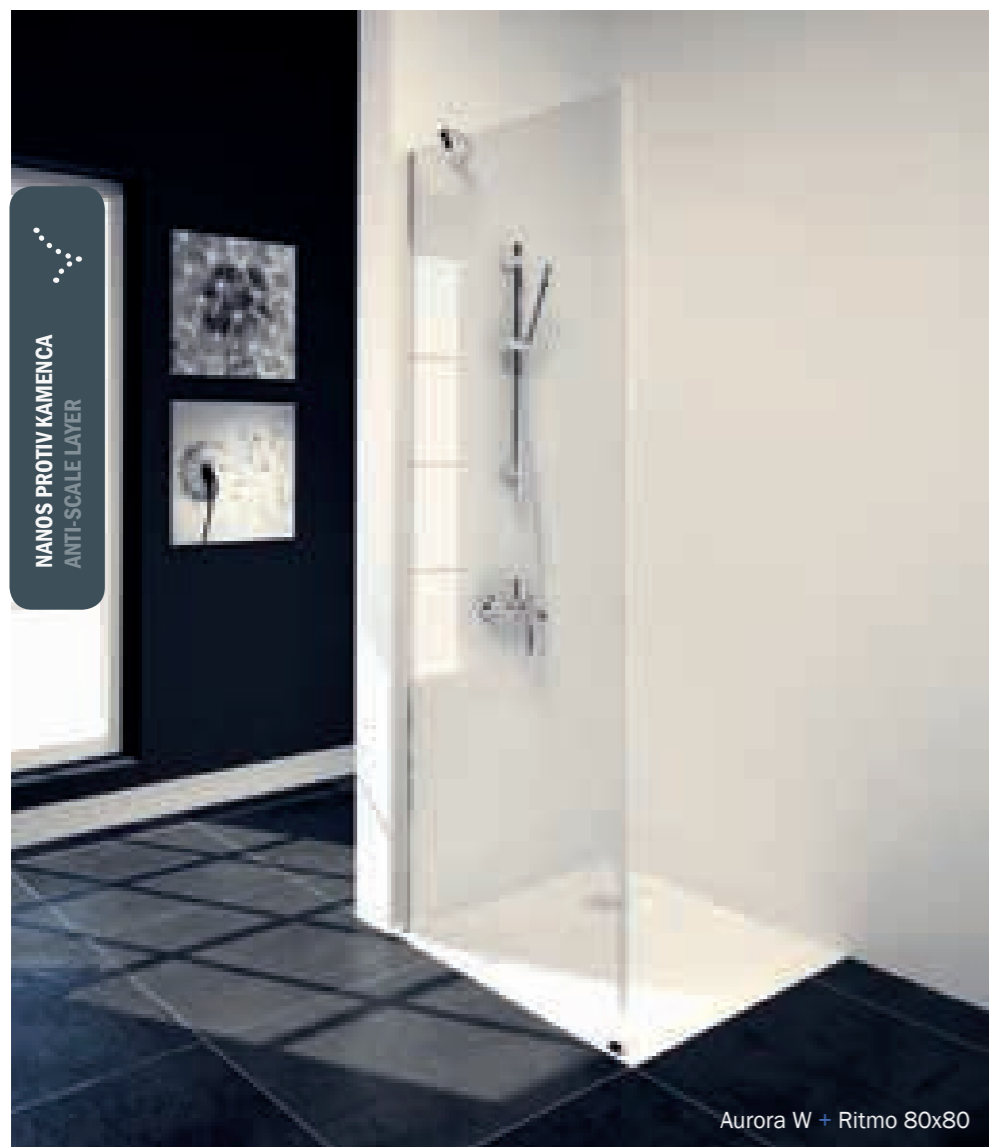

Aurora W + Ritmo 80x80

AURORA W

Paravani za tuš kade
Shower enclosures

Aurora W je fiksna stijena kojom se elegantno odvaja prostor za tuširanje od ostalog kupaonskog prostora. Aurora W is a fixed glass wall which elegantly separates the showering area from the rest of the bathroom.

Aurora W + Ritmo 80x80

Dimenzije Dimensions	100, 90, 85, 80, 75, 72, 70 cm po mjeri by measure
Visina Height	200 cm
Boja profila Profile color	srebrna silver
Staklo Glass	6 mm kaljeno staklo / prozirno transparent 6 mm tempered glass / satinirano satinated
Karakteristike Characteristics	fiksna stijena fixed wall
Opcije Options	-
Orijentacija Orientation	univerzalna universal

NAPOMENE:
NOTES: