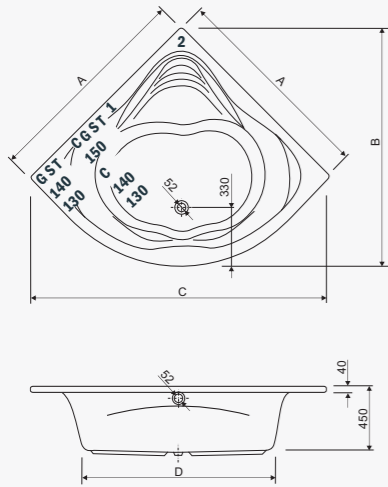

CETINA					
Model	A	B	C	D	VOL
150x150	1500	1630	2100	1290	310
140x140	1400	1550	1980	1200	280
130x130	1300	1450	1820	1200	260

visina s oblogom height with panel - 60 cm