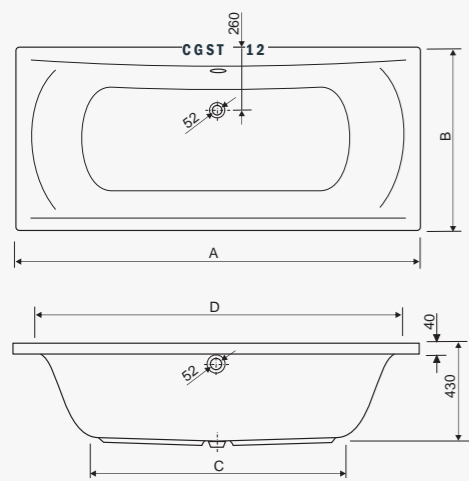

visina s oblogom height with panel - 60 cm

**REGATA**

Model	VOL
180x90	300

visina s oblogom height with panel - 60 cm

**MARS**

Model	VOL
170x75	180

visina s oblogom height with panel - 60 cm

**ARENA**