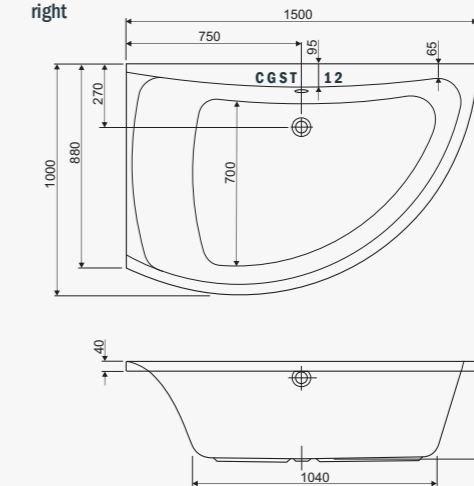

COMET	
Model	VOL
150x100	220

visina s oblogom height with panel - 60 cm

- Miješalice Mixer Cristina = C
- Miješalice Mixer Go = G
- Miješalice Mixer Surf = S
- Miješalice Mixer Tecno = T
- Izljev Inflow Go, Surf, Tecno = 1
- Slap Waterfall Cristina = 2