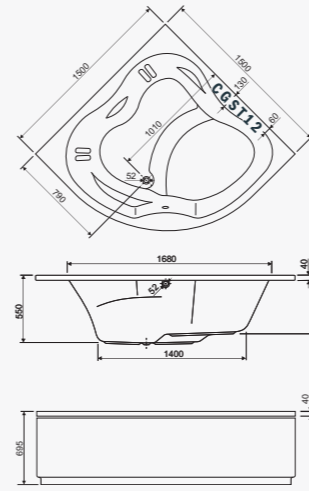

visina s oblogom height with panel - 60 cm

CLAUDIA								
Model	A	B	C	D	E	F	G	VOL
150x150	1500	1500	1600	2100	610	1100	350	240
140x140	1400	1400	1500	1980	540	1010	310	180

visina s oblogom height with panel - 60 cm