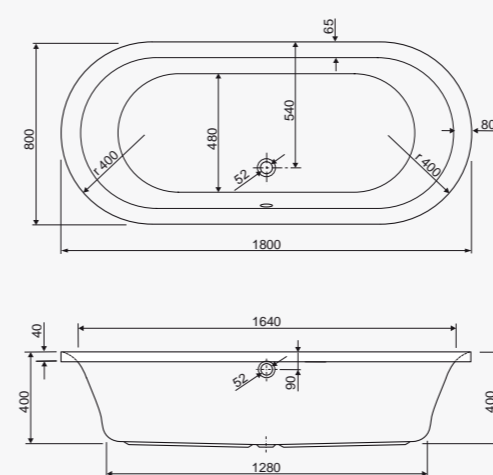

visina s oblogom height with panel - 63 cm

**FI KUTNA**

Model	VOL
160x150	370

visina s oblogom height with panel - 63 cm

**AKIRA**

Model	VOL
203x96	290

**METAURO CENTRAL**

Model	VOL
180x80	195