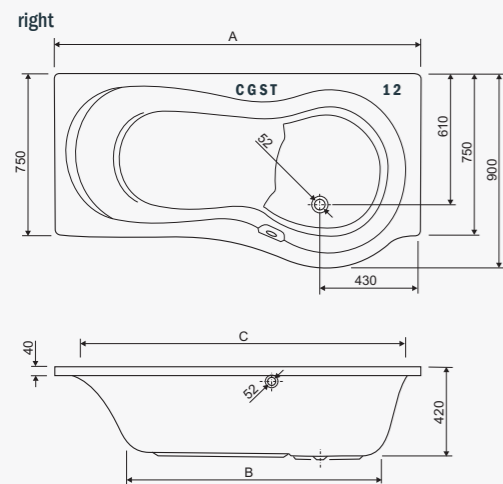

visina s oblogom height with panel - 60 cm

**KUPA**

Model	VOL
170x75	170

visina s oblogom height with panel - 60 cm

**DA VINCI**

Model	VOL
170x70/85	215

visina s oblogom height with panel - 60 cm

**IRIS**