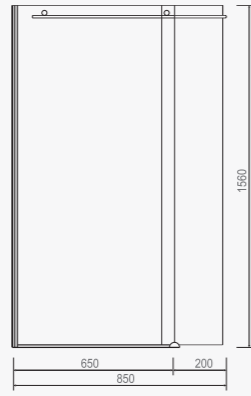

PORTOFINO

Model
85x88