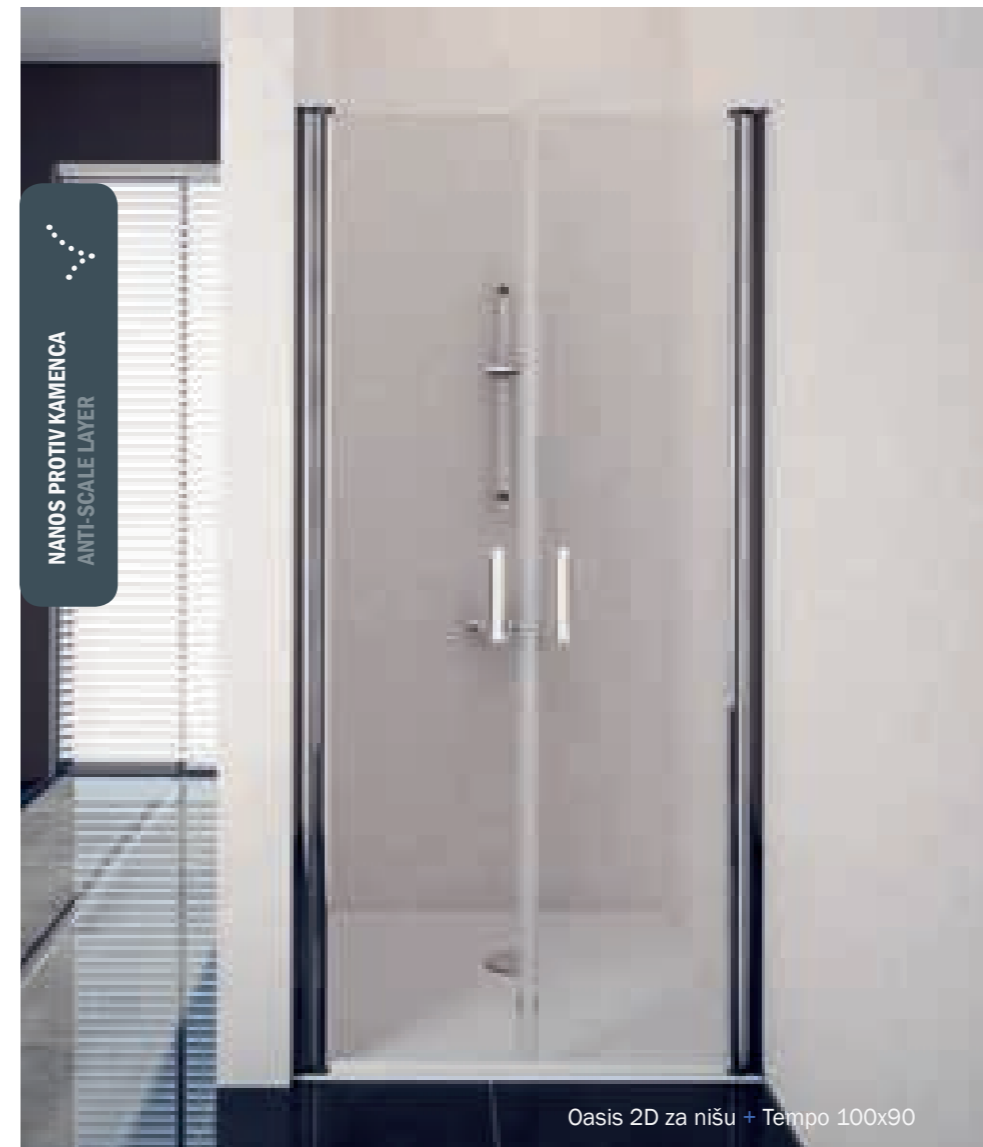

NANOS PROTIV KAMENCA
ANTI-SCALE LAYER

OASIS 2D ZA NIŠU FOR NICHE

Paravani za tuš kade
Shower enclosures

Ovaj paravan sastoji se od dvoje okretna vrata, a namijenjen je tuš kadama koje se nalaze između 3 zida. Ova izvedba pogodna je za manje prostore jer iziskuje manje slobodnog prostora za otvaranje vrata. S obzirom da ovaj model paravana ima veliku površinu stakla i malo profila, olakšano je njegovo čišćenje. This shower screen consists of two rotatable doors. It is intended for shower trays which are installed between three walls. It is particularly suitable for smaller spaces because it requires less space when opening doors. Since this model has a large glass surface area and few profiles, it is easier to clean.

Oasis 2D za nišu + Tempo 100x90

Dimenzije
Dimensions 120, 110, 100, 95, 90, 85, 80, 75, 72, 70 cm
po mjeri (samo do max.definirane mjere za pojedini model)
by measure (only until maximum defined measure for each particular model)

Visina
Height 200 cm, po mjeri do 220 cm (samo s bijelim profilom)
200 cm, by measure up to 220 cm (only with white profile)

Boja profila
Profile color bijela, srebrna
white, silver

Staklo
Glass 6 mm kaljeno staklo / prozirno transparent
6 mm tempered glass reljefno textured

Karakteristike
Characteristics dvoja okretna vrata, magnetne brtve
two rotatable doors, magnetic seals

Opcije
Options 2 cm ekstenzijski profil
2 cm extension profile

Orijentacija
Orientation univerzalna
universal

NAPOMENE:
NOTES: potpuno brtvljenje nije zajamčeno
absolute sealing is not guaranteed