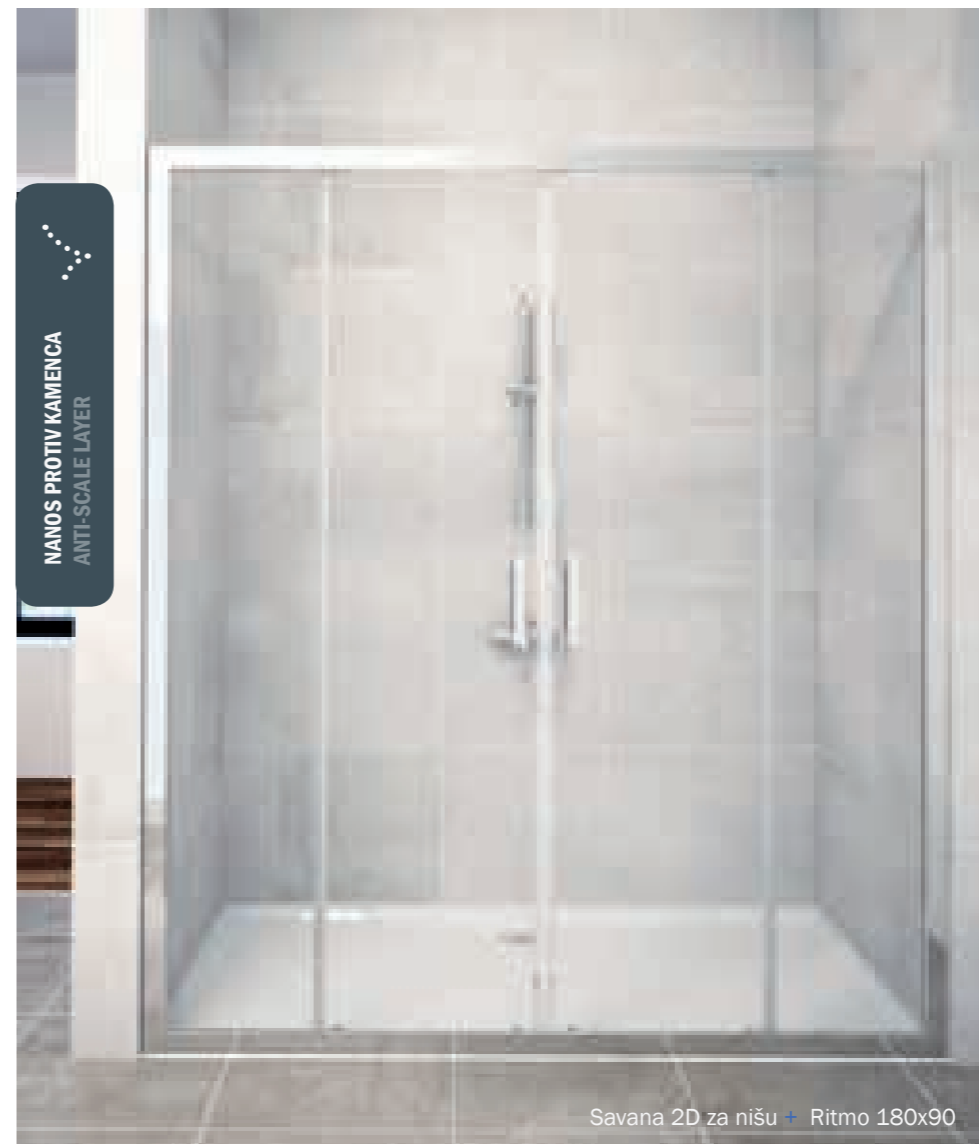

Savana 2D za nišu + Ritmo 180x90

SAVANA 2D ZA NIŠU FOR NICHE

Paravani za tuš kade
Shower enclosures

Ovaj moderni paravan sastoji se od dvoja klizna vrata, a namijenjen je zatvaranju većih tuš kada koje su smještene između tri zida. This modern shower screen consists of two sliding doors and it is intended for enclosing bigger shower trays which are placed between three walls.

Dimenzije Dimensions	200, 190, 180, 170, 160 cm po mjeri by measure
Visina Height	200 cm, po mjeri do 220 cm (samo s bijelim profilom) 200 cm, by measure up to 220 cm (only with white profile)
Boja profila Profile color	bijela, srebrna white, silver
Staklo Glass	6 mm kaljeno staklo / prozirno transparent 6 mm tempered glass / reljefno textured
Karakteristike Characteristics	dvoja klizna vrata, magnetne brtve two sliding doors, magnetic seals
Opcije Options	3 cm ekstenzijski profil 3 cm extension profile
Orijentacija Orientation	univerzalna universal

NAPOMENE:
NOTES:

> tehnički podaci str. 172 technical information p. 172

> tehnički podaci str. 172 technical information p. 172