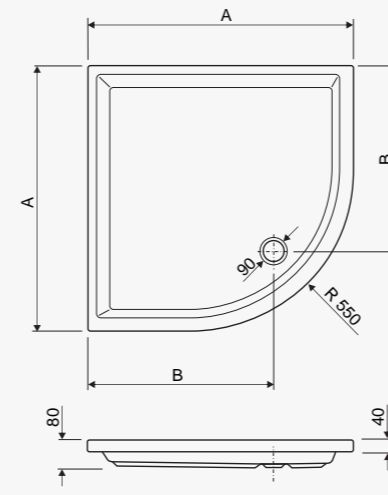

CHIARA

Model	A	B
90x90	900	630
80x80	800	530

visina s oblogom height with panel - 18 cm