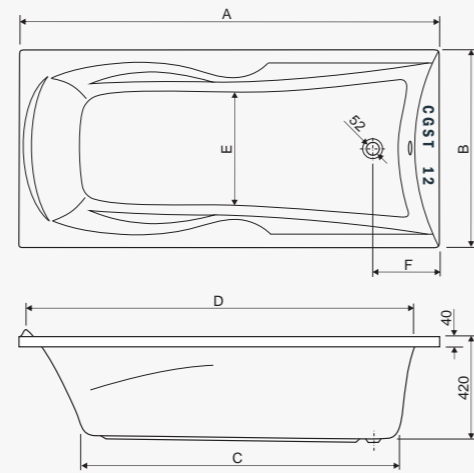

TRIESTE

Model	A	B	C	D	E	F	VOL
180x80	1800	800	1400	1650	460	270	210
170x80	1700	800	1290	1560	460	270	195
170x75	1700	750	1290	1560	450	260	190
170x70	1700	700	1290	1560	430	260	180
160x70	1600	700	1180	1450	430	260	165

visina s oblogom height with panel - 60 cm