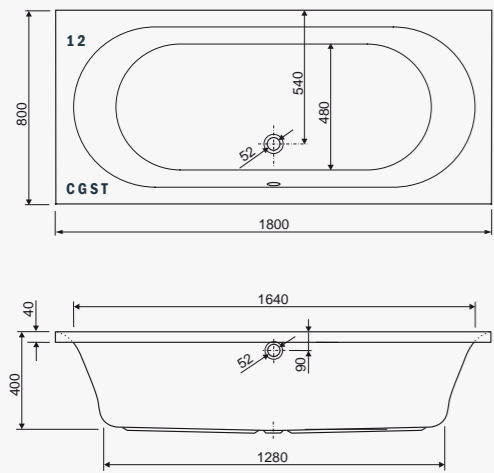

METAURO

Model	VOL
180x80	195

visina s oblogom height with panel - 60 cm