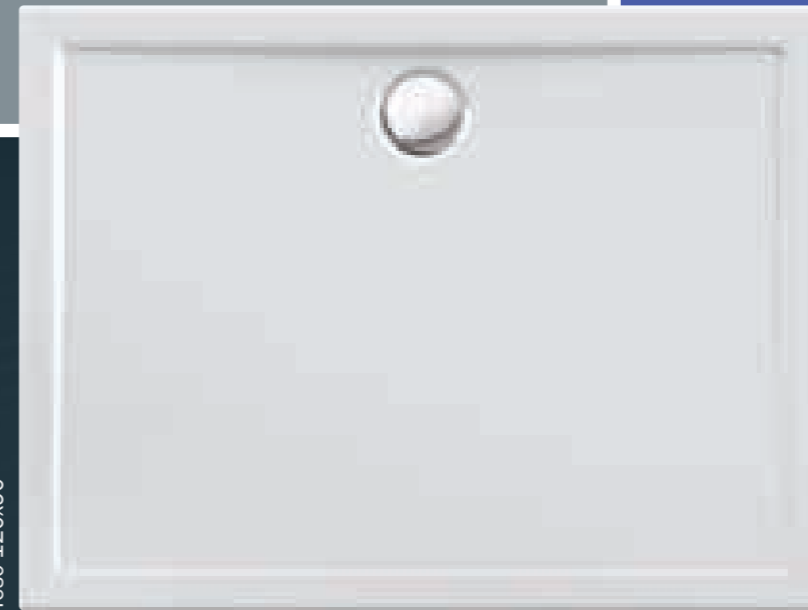

TESO PRAVOKUTNA
RECTANGULAR
Plitke tuš kade
Ultra-flat shower trays

Teso 120x90