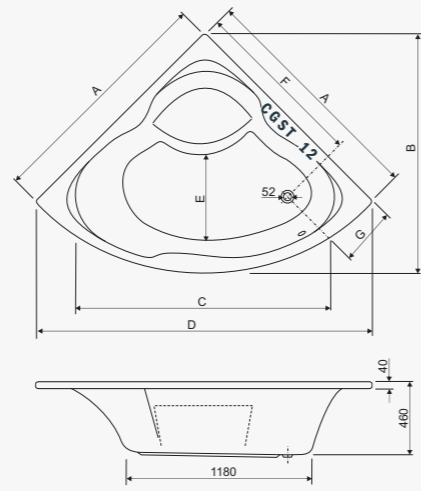

visina s oblogom height with panel - 60 cm

CLAUDIA								
Model	A	B	C	D	E	F	G	VOL
150x150	1500	1500	1600	2100	610	1100	350	240
140x140	1400	1400	1500	1980	540	1010	310	180

visina s oblogom height with panel - 60 cm